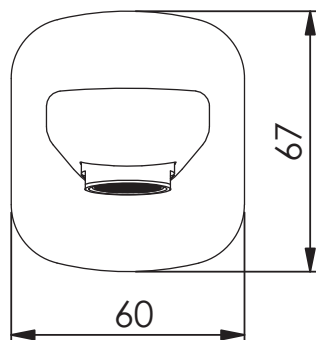

DAVENA

Bath Spout

- LF2460180CP | Chrome
- LF2460180BB | PVD Brushed Brass
- LF2460180MB | PVD Matte Black
- LF2460180GM | PVD Gun Metal
- LF2460180BN | PVD Brushed Nickel

WELS N/A | MP

- 60mm Wide Faceplate
- 180mm Spout Reach
- Lead Free