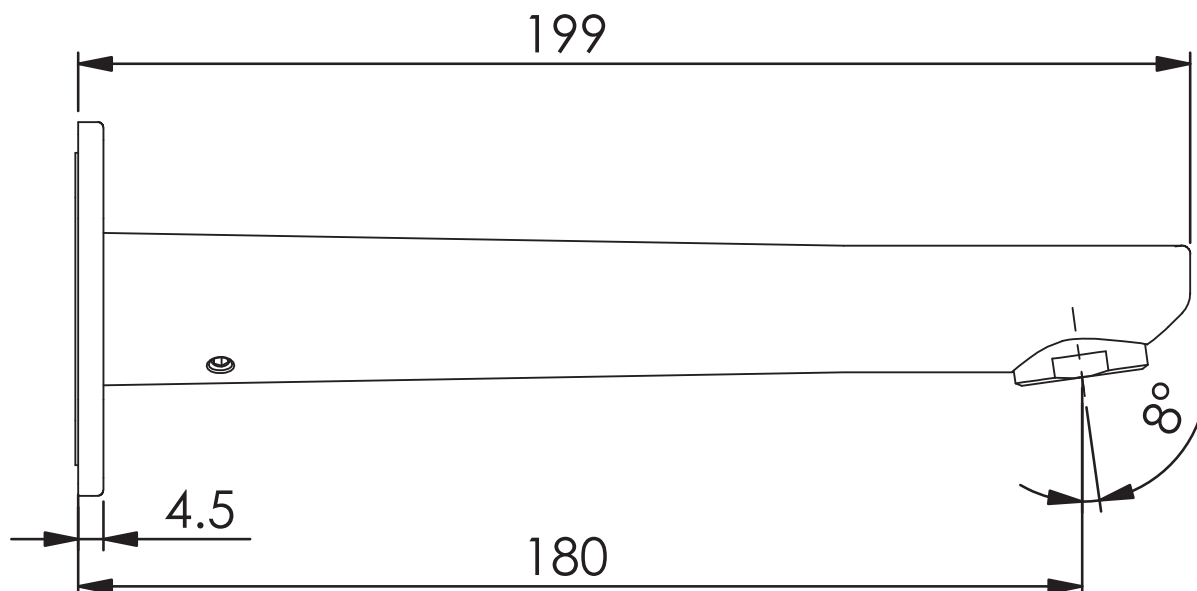

DAVENA

Bath Spout

- LF2460180CP | Chrome
- LF2460180BB | PVD Brushed Brass
- LF2460180MB | PVD Matte Black
- LF2460180GM | PVD Gun Metal
- LF2460180BN | PVD Brushed Nickel

WELS N/A | MP

- 60mm Wide Faceplate
- 180mm Spout Reach
- Lead Free