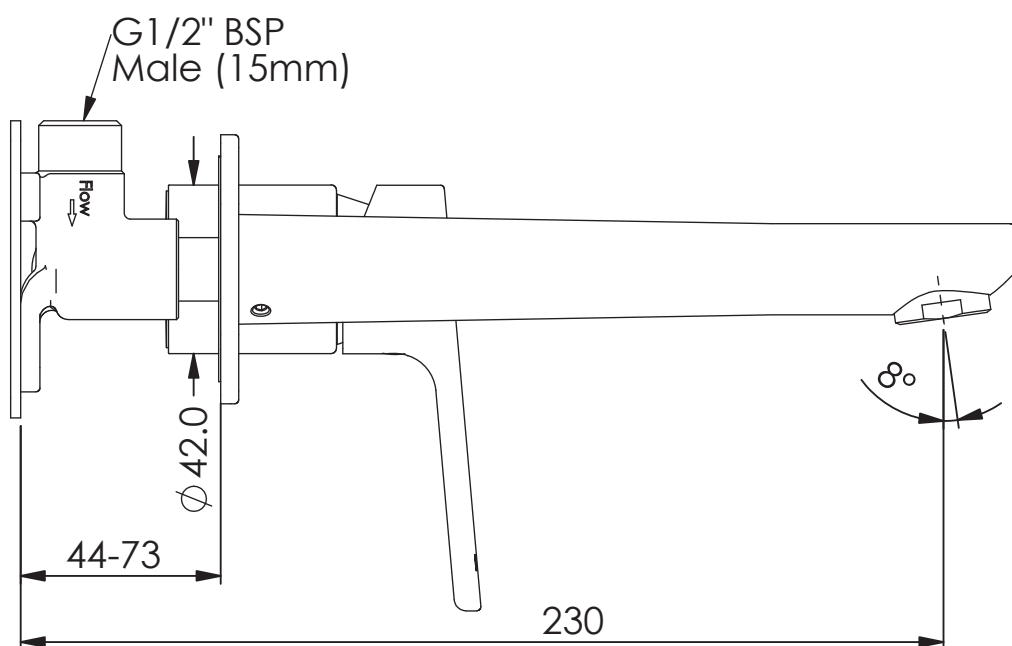

DAVENA

Wall Basin Mixer

- LF24603520CP | Chrome
- LF24603520BB | PVD Brushed Brass
- LF24603520MB | PVD Matte Black
- LF24603520GM | PVD Gun Metal
- LF24603520BN | PVD Brushed Nickel

- WELS 4 Star 6.5L/M | MP
- 60mm Wide Faceplates
 - Spout Reach 180mm
 - Lead Free