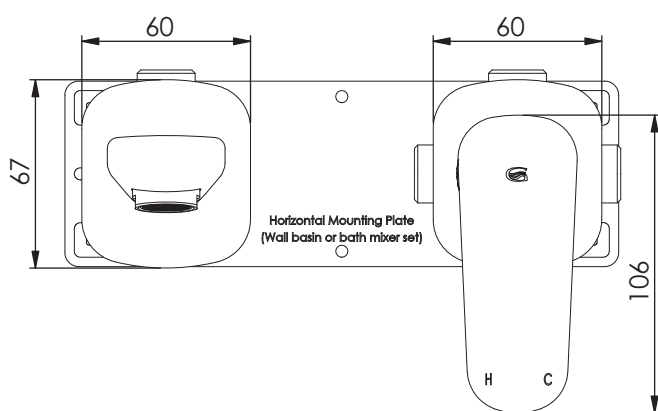

DAVENA

Wall Basin Mixer

- LF24603520CP | Chrome
- LF24603520BB | PVD Brushed Brass
- LF24603520MB | PVD Matte Black
- LF24603520GM | PVD Gun Metal
- LF24603520BN | PVD Brushed Nickel

- WELS 4 Star 6.5L/M | MP
- 60mm Wide Faceplates
 - Spout Reach 180mm
 - Lead Free