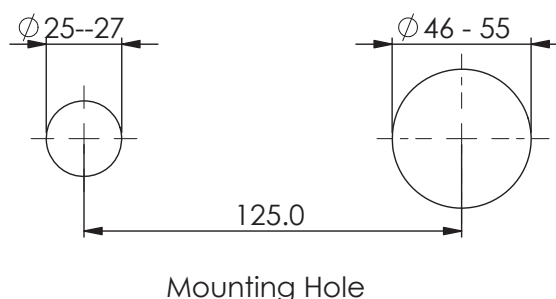

DAVENA

Wall Basin Mixer

- LF24603520CP | Chrome
- LF24603520BB | PVD Brushed Brass
- LF24603520MB | PVD Matte Black
- LF24603520GM | PVD Gun Metal
- LF24603520BN | PVD Brushed Nickel

- WELS 4 Star 6.5L/M | MP
- 60mm Wide Faceplates
 - Spout Reach 180mm
 - Lead Free