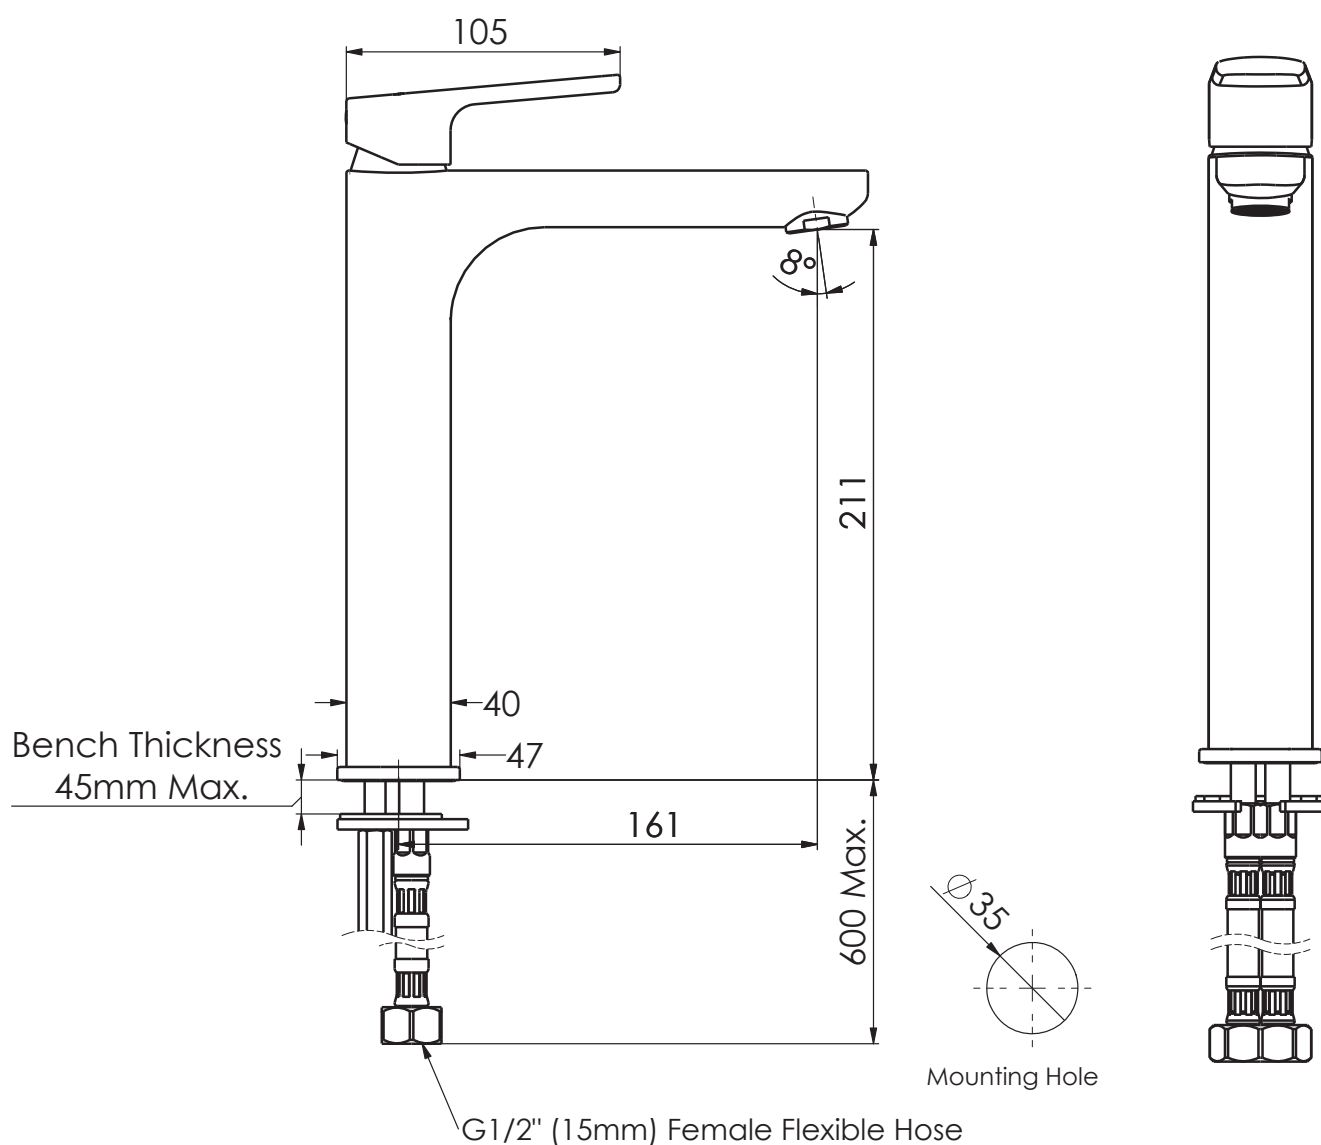

DAVENA

Tower Basin Mixer

- LF24603556CP | Chrome
- LF24603556PBB | PVD Brushed Brass
- LF24603556MB | PVD Matte Black
- LF24603556GM | PVD Gun Metal
- LF24603556BN | PVD Brushed Nickel

WELS 4 Star 6.5L/M | MP

- Cold Start Cartridge Technology
- Lead Free

AU PHONE - 1800 6244 487
EMAIL - aussales@greenstapware.com
WEBSITE - www.greenstapware.com.au

| **GREENS**
where life meets water