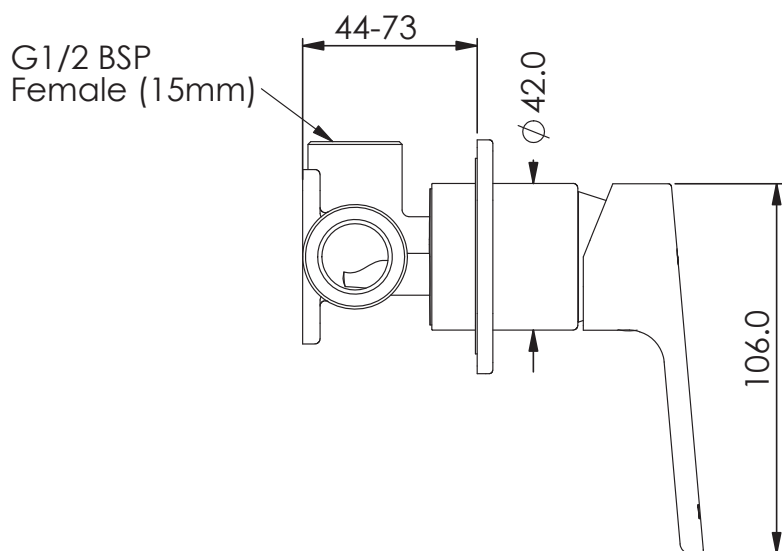

DAVENA Shower Mixer

- LF24603570CP | Chrome
- LF24603570BB | PVD Brushed Brass
- LF24603570MB | PVD Matte Black
- LF24603570GM | PVD Gun Metal
- LF24603570BN | PVD Brushed Nickel

WELS N/A | MP

- 60mmx67mm Faceplate
- Lead Free