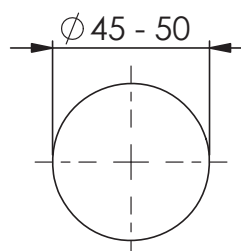

DAVENA Shower Mixer

- LF24603570CP | Chrome
- LF24603570BB | PVD Brushed Brass
- LF24603570MB | PVD Matte Black
- LF24603570GM | PVD Gun Metal
- LF24603570BN | PVD Brushed Nickel

WELS N/A | MP

- 60mmx67mm Faceplate
- Lead Free