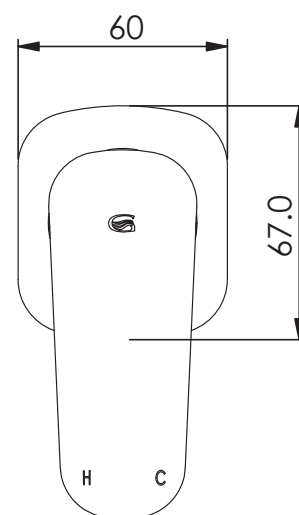

DAVENA Shower Mixer

- LF24603570CP | Chrome
- LF24603570BB | PVD Brushed Brass
- LF24603570MB | PVD Matte Black
- LF24603570GM | PVD Gun Metal
- LF24603570BN | PVD Brushed Nickel

WELS N/A | MP

- 60mmx67mm Faceplate
- Lead Free