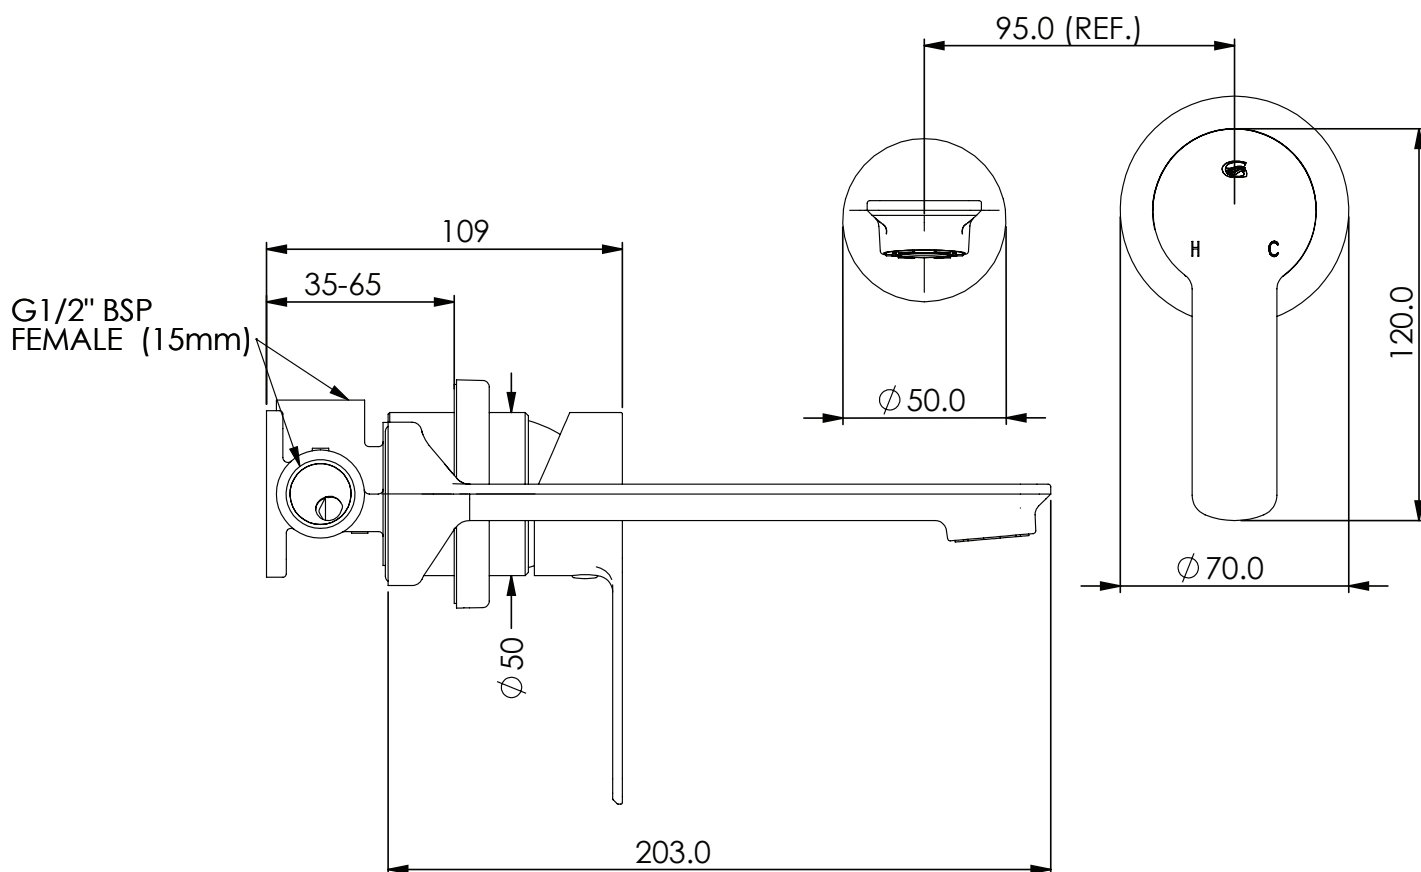

ASTRO II

Wall Basin Mixer

- LF251370CP | Chrome
- LF251370BN | Brushed Nickel
- LF251370MB | Matte Black
- LF251370BB | Brushed Brass
- LF251370GM | Gun Metal

WELS 5 Star 6.0L/M
Fixed Spout

AU PHONE - 1800 244 487
 EMAIL - aussales@greenstapware.com
 WEBSITE - greenstapware.com.au