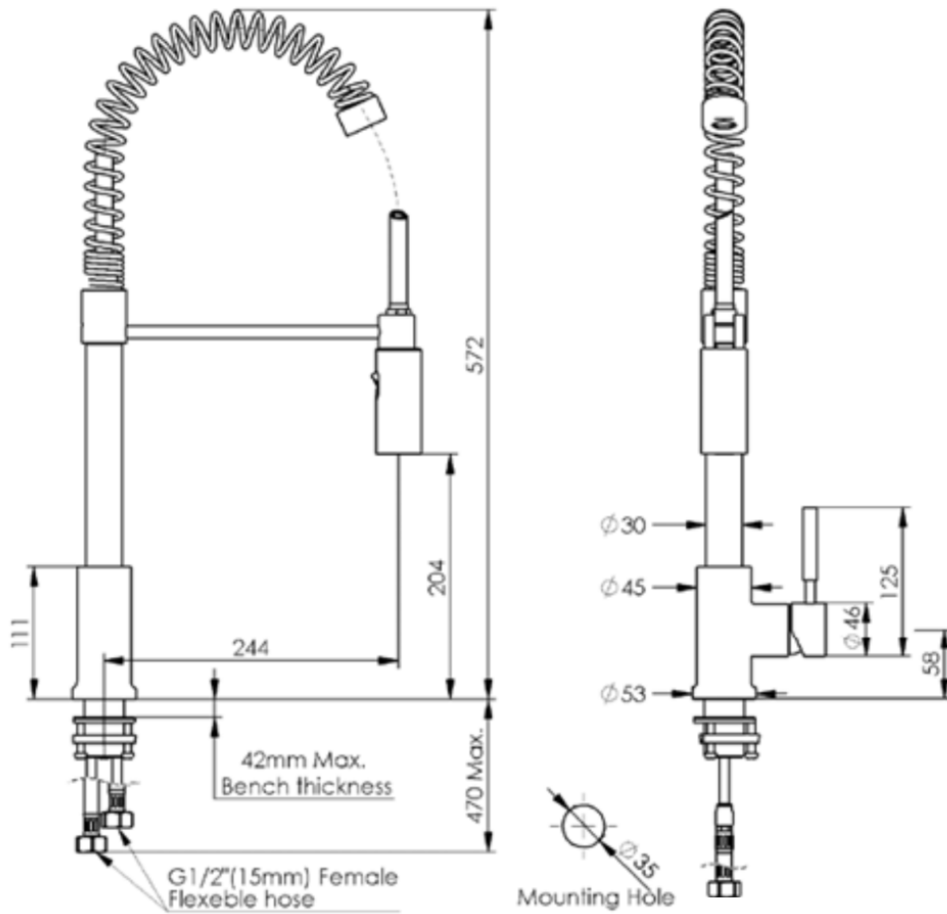

Spring Sink Mixer

LF355301SS | Stainless Steel 304

WELS 5 STAR 5.5 L/M Dual Function
Spray Swivel Spout

AU PHONE - 1800 244 487
EMAIL - aussales@greenstapware.com
WEBSITE - greenstapware.com.au

 | **GREENS**
where life meets water