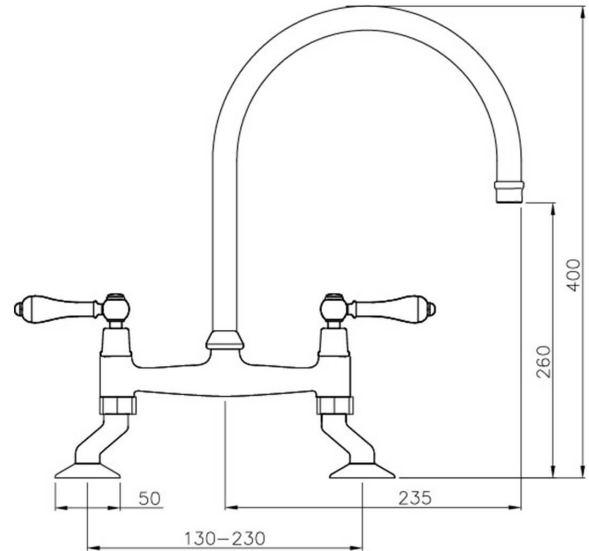

## Ludlow Bridge Mixer Tap - Brushed Brass

### Specifications

- Material: Brass
- Finish: Brushed Brass
- WELS Rating: 5 Star (5.5L/min) (R:T41496)
- Watermark approved to Australian Standards
- Swivel Spout