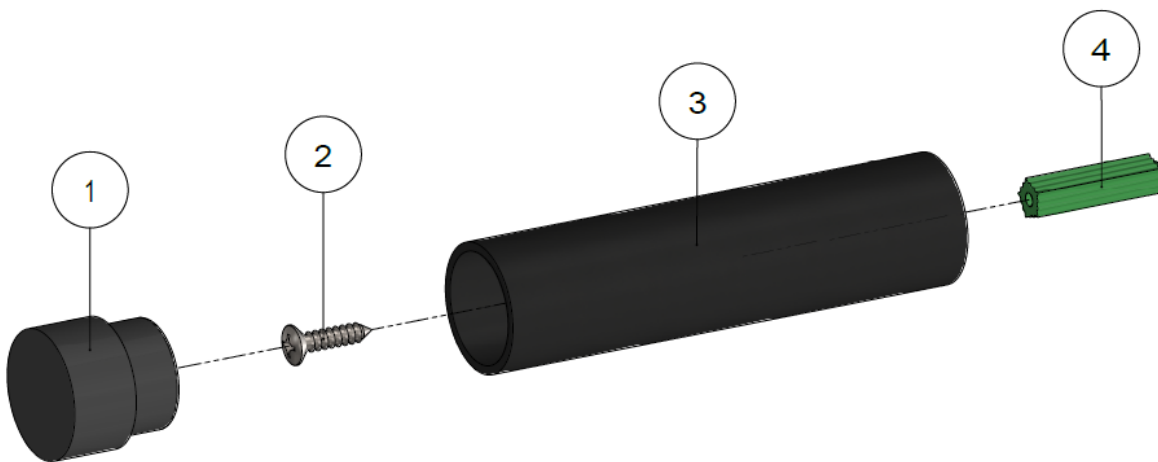

MDS02

ROUND DOOR STOP

meir®

FEATURES

- Refer to the Meir website for warranty terms & conditions, and available finishes.
- Solid stainless steel construction

CARE

- Do not install tapware using any form of acetone silicones.
- Do not apply physical items (such as tools) directly to product.
- Never use house-hold or commercial detergents, citrus based cleaners, or abrasive cleaners.
- Clean using a mild washing soap solution rinsed, and dry with a soft cloth.
- Check for any product defects before installation.
- Refer to the installation manual for correct installation.

SPECIFICATIONS

EXPLODED VIEW

No.	Part Name
1	Rubber Stopper
2	Screw
3	Body
4	Nylon Wall Plug