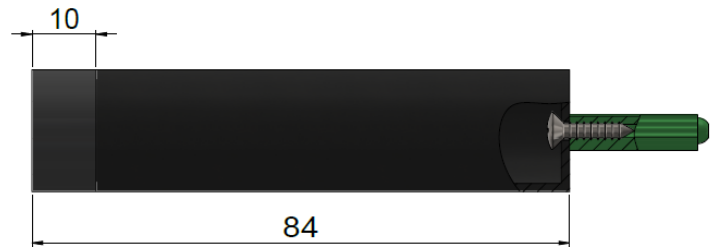

SPECIFICATIONS

EXPLODED VIEW

No.	Part Name
1	Rubber Stopper
2	Screw
3	Body
4	Nylon Wall Plug