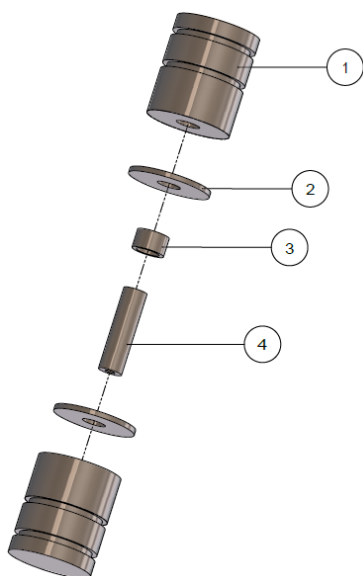

## Glass Door Round Handle

meir®

### EXPLODED VIEW

| No. | Part Name | Qty |
|-----|-----------|-----|
| 1   | Handle    | 2   |
| 2   | Gasket    | 2   |
| 3   | Gasket    | 1   |
| 4   | Screw     | 1   |