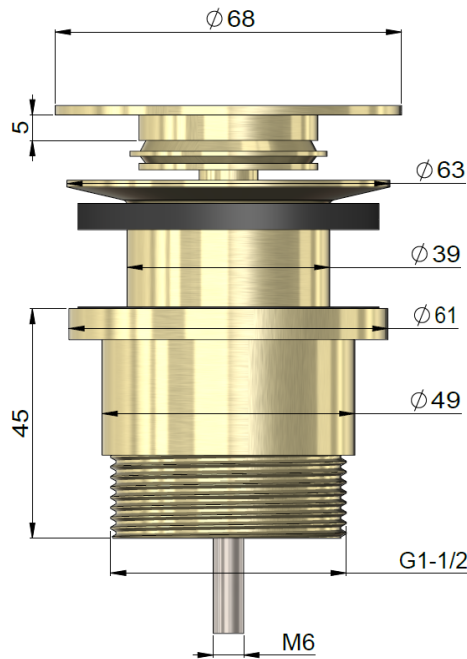

MPO4F-UNI

UNIVERSAL BATH & BASIN POP-UP WASTE

meir®

FEATURES

- Refer to the Meir website for warranty terms & conditions, and available finishes.
- Solid brass construction.
- Suitable for both basin and bath wastes.
- Removable grate
- Includes overflow.

- Watermark 75062

SPECIFICATIONS

EXPLODED VIEW

ITEM NO.	PART NUMBER	QTY.
1	Top Cover	1
2	Sealing Ring	1
3	Spring Core	1
4	Grate	1
5	Screw	1
6	O-ring	2
7	Main Body	1
8	Filling-ring	1
9	Filling-ring	1
10	Main Body	1