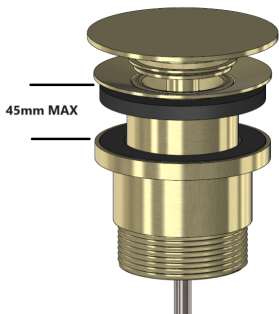

TOLERANCES

CREDENTIAL

- Watermark 75062