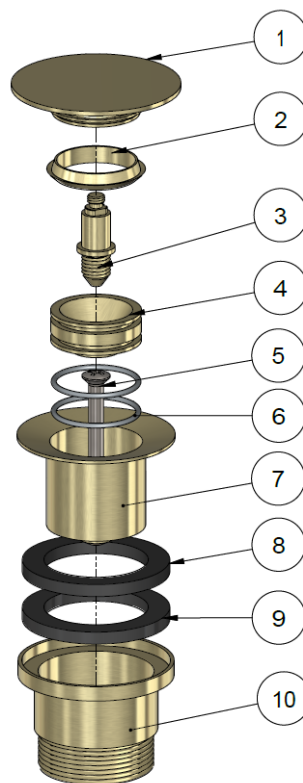

- Watermark 75062

SPECIFICATIONS

EXPLODED VIEW

ITEM NO.	PART NUMBER	QTY.
1	Top Cover	1
2	Sealing Ring	1
3	Spring Core	1
4	Grate	1
5	Screw	1
6	O-ring	2
7	Main Body	1
8	Filling-ring	1
9	Filling-ring	1
10	Main Body	1