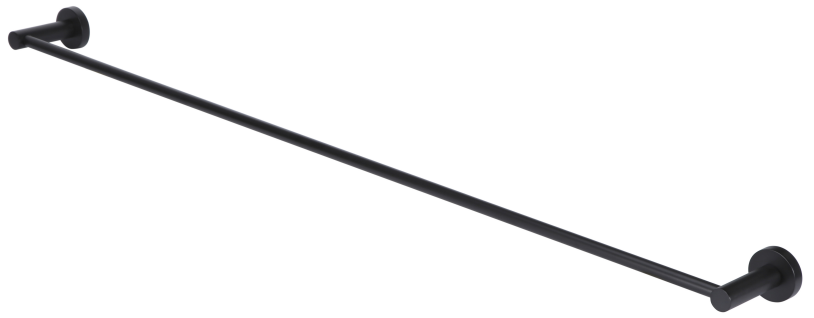

MR01- SR90

ROUND SINGLE RAIL

meir®

EXPLODED VIEW

No.	Part Name
1	Bracket
2	Screw
3	Grub Screw
4	Back Plate
5	Screw
6	Fixed Seat
7	Towel Bar
8	Fixed Seat

CARE

- Do not install tapware using any form of acetone silicones.
- Do not apply physical items (such as tools) directly to product.
- Never use house-hold or commercial detergents, citrus based cleaners, or abrasive cleaners.
- Clean using a mild washing soap solution rinsed, and dry with a soft cloth.
- Check for any product defects before installation.
- Refer to the installation manual for correct installation.

FEATURES

- Refer to the Meir website for warranty terms & conditions, and available finishes (excluding chrome)
- Solid brass construction
- Box Weight 0.85 kg

SPECIFICATIONS