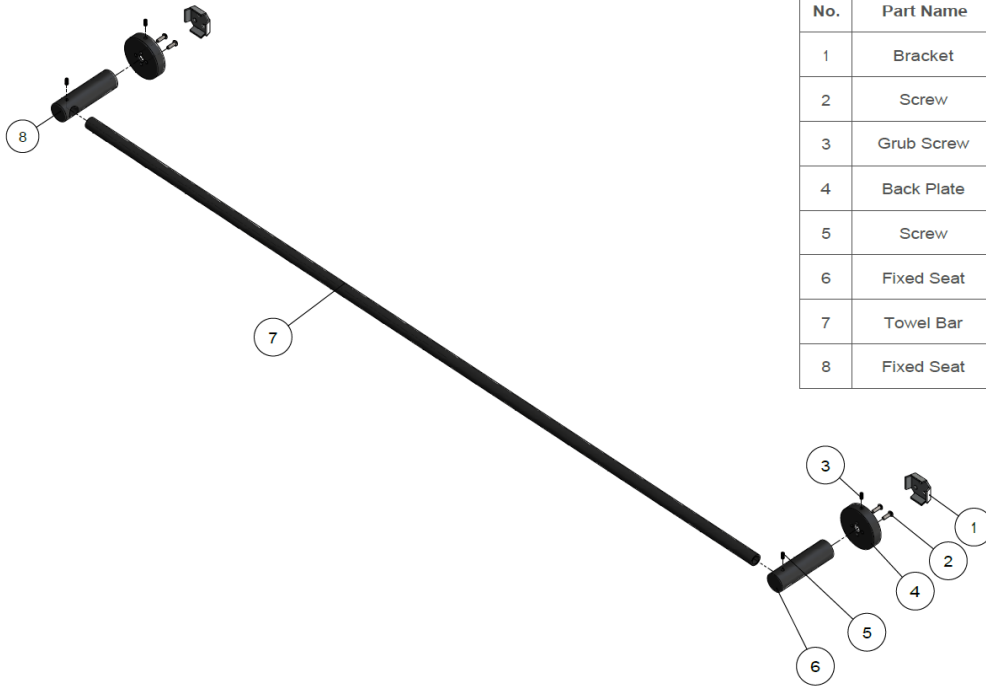

MR01- SR90

ROUND SINGLE RAIL

meir®

EXPLODED VIEW

No.	Part Name
1	Bracket
2	Screw
3	Grub Screw
4	Back Plate
5	Screw
6	Fixed Seat
7	Towel Bar
8	Fixed Seat

CARE

- Do not install tapware using any form of acetone silicones.
- Do not apply physical items (such as tools) directly to product.
- Never use house-hold or commercial detergents, citrus based cleaners, or abrasive cleaners.
- Clean using a mild washing soap solution rinsed, and dry with a soft cloth.
- Check for any product defects before installation.
- Refer to the installation manual for correct installation.

FEATURES

- Refer to the Meir website for warranty terms & conditions, and available finishes (excluding chrome)
- Solid brass construction
- Box Weight 0.85 kg

SPECIFICATIONS