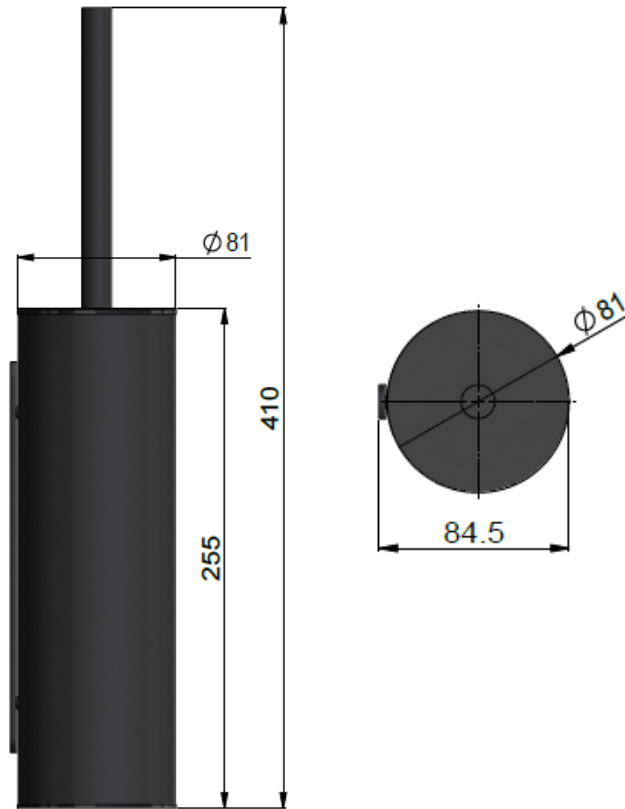

MTO02N-R

ROUND TOILET BRUSH

meir®

FEATURES

- Refer to the Meir website for warranty terms & conditions, and available finishes
- Box Weight 1.1 kg
- Includes a leak proof inner which is removable for easy cleaning.
- Brass handle with a black brush bristles.
- Free standing or wall mount option.

SPECIFICATIONS

EXPLODED VIEW

No.	Part Name	Qty
1	Toilet Brush	1
2	ABS Plastic Cup	1
3	SS Wall Mount	1
4	Stainless Steel Cup	1
5	ABS Plastic Bottom Cover	1