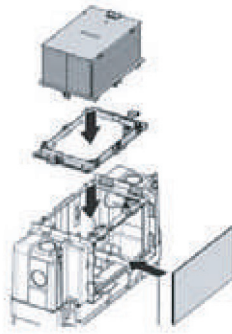

Connector, Soft Close Seat
N.B. S-Trap connector supplied
as standard

Top Access

Minimum of 160 mm from rear of cistern to front edge of finished wall surface

Min. projection of 10mm - Max. projection of 80mm of tile flange box required prior to trimming to accommodate

WEIGHT

4.5 kg

FEATURES

- Dual flush under bench cistern with 4.5/3 litre flush
- 150 mm thickness
- 4-Star WELS rating
- Top or front activation/access
- Supplied with anti-condensation lining
- Stop Cock included
- Brackets for in-wall fixing
- Dust/Tiling protection box
- Protection sponge provided for flush pipe
- 1/2" Flexible hose connection
- 10 Year Warranty
- Manufactured in Europe
- Pneumatic actuator kit included