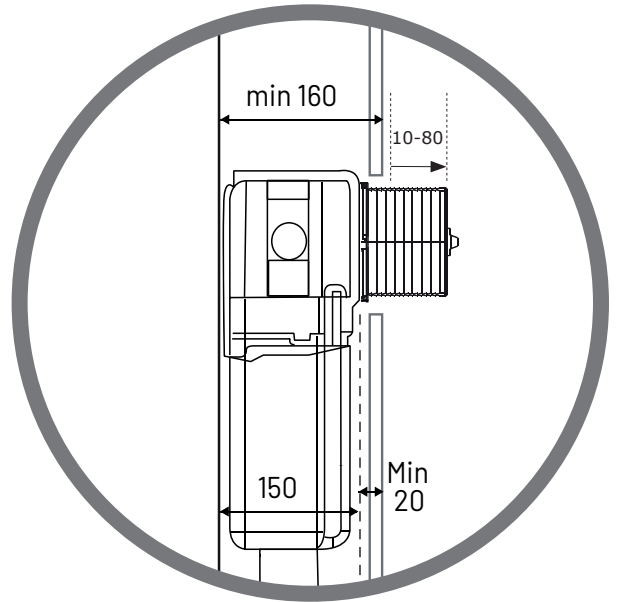

Front Access