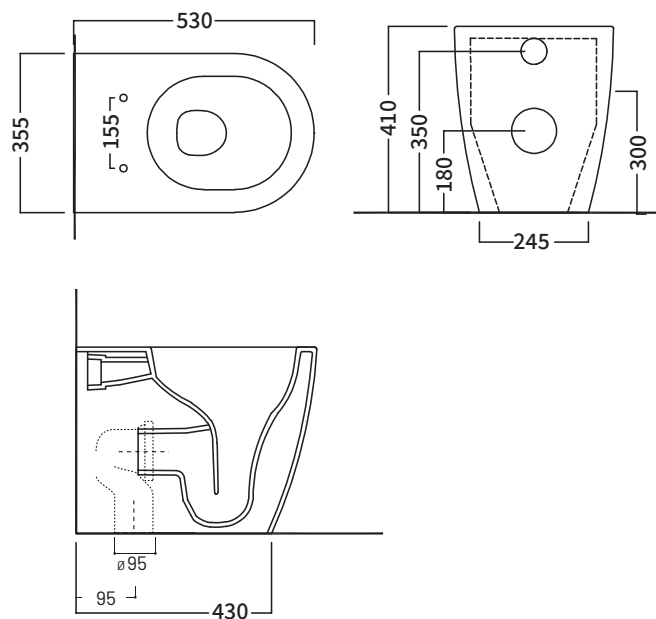

Connector, Soft Close Seat
N.B. S-Trap connector supplied
as standard

Top Access

Minimum of 160 mm from rear of cistern to front edge of finished wall surface

Min. projection of 10mm - Max. projection of 80mm of tile flange box required prior to trimming to accommodate

Front Access

NOTE

See next page for compatible actuators

Expert Evo

**LOW LEVEL/
UNDER BENCH CISTERN**

CODE

721006/PN
(if used with pneumatic actuators)

721006/MC
(if used with mechanical actuators)

WEIGHT

4.5 kg

FEATURES

- Dual flush under bench cistern with 4.5/3 litre flush
- 150 mm thickness
- 4-Star WELS rating
- Top or front activation/access
- Supplied with anti-condensation lining
- Stop Cock included
- Brackets for in-wall fixing
- Dust/Tiling protection box
- Protection sponge provided for flush pipe
- 1/2" Flexible hose connection
- 10 Year Warranty
- Manufactured in Europe
- Pneumatic actuator kit included

Minimum thickness from front of cistern to the front face of wall to be at least 20mm

WELS RATING