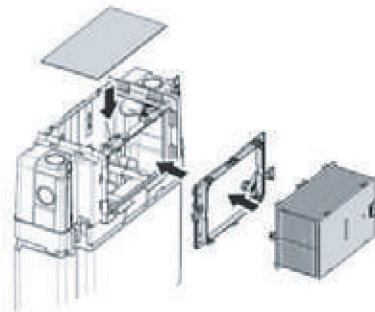

Front Access