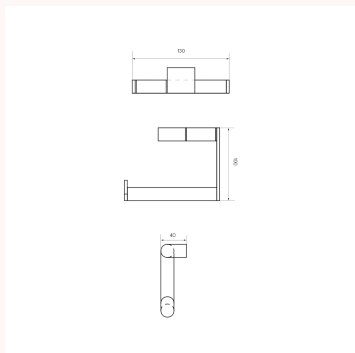

L'Hotel Toilet Roll Holder (Left)

NE026.L

Made from solid brass, the contemporary curves and clean lines of the L'Hotel Toilet Roll Holder Left provides both a durable and a practical solution for your bathroom.

Product type	Bathroom Accessories
Brand	PARISI
Collection	L'Hotel
Range	Design
Designers	PARISI Design Team
WxDxH	130mm x 40mm x 100mm
Colour / Finish	 Chrome
Material	Brass PVD

Warranty	10 Year Warranty
Availability	Stocked Item
Fixing Types	Wall Dual Fixing Points