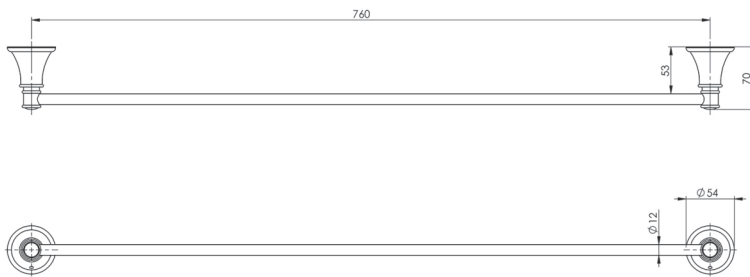

NOSTALGIA

NOSTALGIA SINGLE TOWEL RAIL 760MM

SPECIFICATIONS

AVAILABLE IN

NS802 CHR
Chrome

NS802-40
Brushed Nickel

NS802-33
Antique Black

INFORMATION