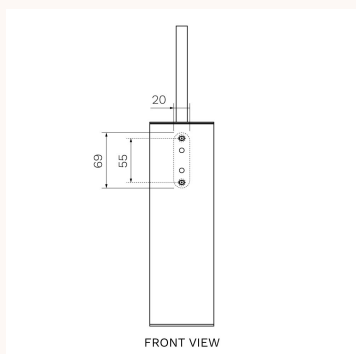

Envy II Wall Mounted Toilet Brush Holder

P2.TBH, P2.TBH.02, P2.TBH.41, P2.TBH.46, P2.TBH.48, P2.TBH.50

Made from solid brass, the contemporary curves and clean lines of the Envy II Wall Mounted Toilet Brush Set provides both a durable and a practical solution for your bathroom.

Product type	Bathroom Accessories
Brand	PARISI
Collection	Envy II
Range	Design
Designers	PARISI Design Team
WxDxH	80mm x 80mm x 375mm
Colour / Finish	<div style="display: flex; justify-content: space-around; align-items: center;"> <div style="text-align: center;">  <p>Chrome</p> </div> <div style="text-align: center;">  <p>Matt Black</p> </div> <div style="text-align: center;">  <p>Brushed Nickel</p> </div> </div> <div style="display: flex; justify-content: space-around; align-items: center; margin-top: 5px;"> <div style="text-align: center;">  <p>Brushed Brass</p> </div> <div style="text-align: center;">  <p>Matt Bronze</p> </div> <div style="text-align: center;">  <p>Fucile</p> </div> </div>
Material	Stainless Steel Chrome