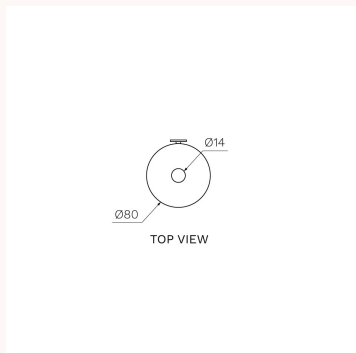

Envy II Wall Mounted Toilet Brush Holder

P2.TBH, P2.TBH.02, P2.TBH.41, P2.TBH.46, P2.TBH.48, P2.TBH.50

Made from solid brass, the contemporary curves and clean lines of the Envy II Wall Mounted Toilet Brush Set provides both a durable and a practical solution for your bathroom.

Product type	Bathroom Accessories
Brand	PARISI
Collection	Envy II
Range	Design
Designers	PARISI Design Team
WxDxH	80mm x 80mm x 375mm
Colour / Finish	<div style="display: flex; justify-content: space-around; align-items: center;"> <div style="text-align: center;">  <p>Chrome</p> </div> <div style="text-align: center;">  <p>Matt Black</p> </div> <div style="text-align: center;">  <p>Brushed Nickel</p> </div> </div> <div style="display: flex; justify-content: space-around; align-items: center; margin-top: 5px;"> <div style="text-align: center;">  <p>Brushed Brass</p> </div> <div style="text-align: center;">  <p>Matt Bronze</p> </div> <div style="text-align: center;">  <p>Fucile</p> </div> </div>
Material	Stainless Steel Chrome