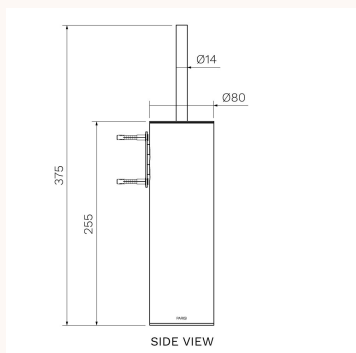

Envy II Wall Mounted Toilet Brush Holder

P2.TBH, P2.TBH.02, P2.TBH.41, P2.TBH.46, P2.TBH.48, P2.TBH.50

Made from solid brass, the contemporary curves and clean lines of the Envy II Wall Mounted Toilet Brush Set provides both a durable and a practical solution for your bathroom.

Product type	Bathroom Accessories
Brand	PARISI
Collection	Envy II
Range	Design
Designers	PARISI Design Team
WxDxH	80mm x 80mm x 375mm
Colour / Finish	Chrome Matt Black Brushed Nickel Brushed Brass Matt Bronze Fucile
Material	Stainless Steel | Chrome

Warranty	15 Year Warranty
Availability	Stocked Item

PARISI