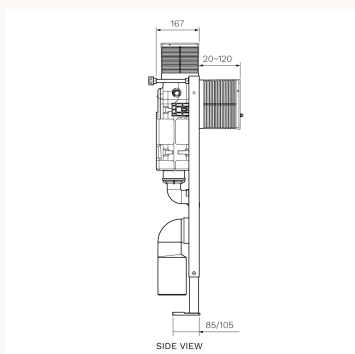

## Front/Top Flush Concealed Cistern (Pneumatic) Metal Frame-Twin Button

PA141

The Undercounter Concealed Cistern (Pneumatic) with Metal Frame (Twin Buttons) is suitable for use with any PARISI wall hung pan for undercounter use. For undercounter use or where low level is required; eg. under a window. Cistern metal frame designed to support up to 400kg. It provides top or front actuation push plate access. Button options: PA250 - PA257 Remote Button Sets.

<b>Product type</b>	Toilets
<b>Brand</b>	PARISI
<b>Range</b>	Design
<b>Designers</b>	PARISI Design Team
<b>WxDxH</b>	500mm x 167mm x 820mm
<b>Colour / Finish</b>	<div style="display: flex; align-items: center; justify-content: center;"> <div style="width: 15px; height: 15px; background-color: #d3d3d3; border-radius: 50%; margin-right: 5px;"></div> <span>White</span> </div>
<b>Material</b>	High Density Polyethylene
<b>WELS</b>	4 Star 4.5/3L
<b>Inlet Options</b>	Left-side G1/2" External
<b>Average water flush (L/f)</b>	3.2 Litres