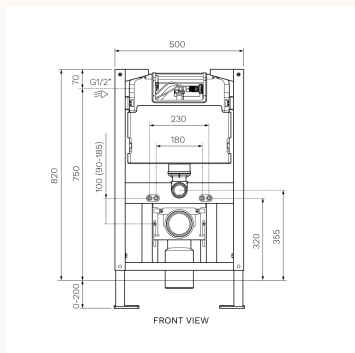

## Front/Top Flush Concealed Cistern (Pneumatic) Metal Frame-Twin Button

PA141

The Undercounter Concealed Cistern (Pneumatic) with Metal Frame (Twin Buttons) is suitable for use with any PARISI wall hung pan for undercounter use. For undercounter use or where low level is required; eg. under a window. Cistern metal frame designed to support up to 400kg. It provides top or front actuation push plate access. Button options: PA250 - PA257 Remote Button Sets.

<b>Product type</b>	Toilets
<b>Brand</b>	PARISI
<b>Range</b>	Design
<b>Designers</b>	PARISI Design Team
<b>WxDxH</b>	500mm x 167mm x 820mm
<b>Colour / Finish</b>	<div style="display: flex; align-items: center; justify-content: center;"> <div style="width: 15px; height: 15px; background-color: #d3d3d3; border-radius: 50%; margin-right: 5px;"></div> <span>White</span> </div>
<b>Material</b>	High Density Polyethylene
<b>WELS</b>	4 Star 4.5/3L
<b>Inlet Options</b>	Left-side G1/2" External
<b>Average water flush (L/f)</b>	3.2 Litres