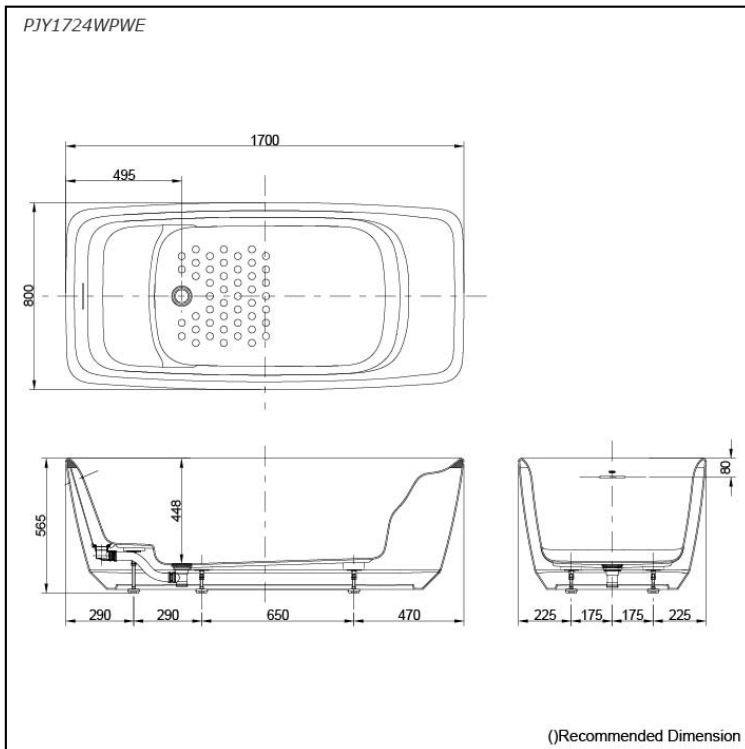

Colors

- Gloss White (#GW)
- Matte White (#MW)
- Black x White (#TBL)