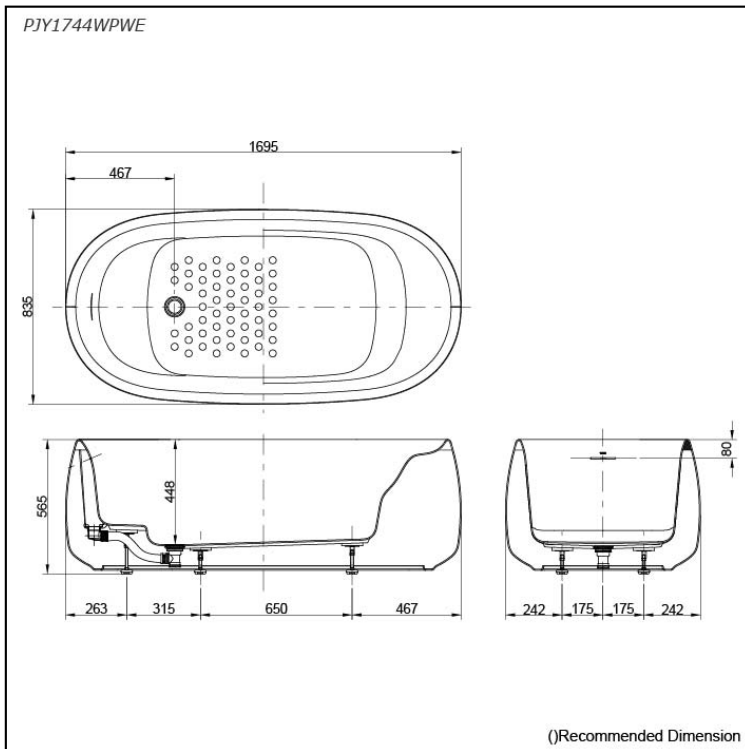

Colors

- Gloss White (#GW)
- Matte White (#MW)
- Black x White (#TBL)