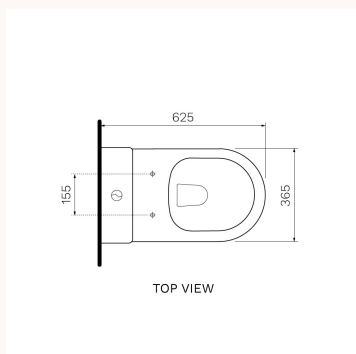

## Linfa Wall Faced Suite Rimless (including Soft Close Seat)

PN760

The Linfa Wall Faced Suite combines a classically simple design with outstanding Rimless performance. A compact, smooth sided suite with heavy grade, lift off, soft close seat and Easy Clean ceramic glaze that ensures maximum cleaning of the inner bowl.

|                                  |  |
|----------------------------------|--|
| <b>Product type</b>              | Toilets  |
| <b>Brand</b>                     | PARISI   |
| <b>Collection</b>                | Linfa  |
| <b>Range</b>                     | Design   |
| <b>Designers</b>                 | PARISI Design Team   |
| <b>WxDxH</b>                     | 380mm x 625mm x 835mm  |
| <b>Colour / Finish</b>           |  Gloss White              |
| <b>Material</b>                  | Ceramic  |
| <b>WELS</b>                      | 4 Star 4.5/3L  |
| <b>Trap options</b>              | Trap Options   |
| <b>S Trap set out (mm)</b>       | 55 - 175mm using PN0030 connector (included)   |
| <b>P Trap set out (mm)</b>       | 185mm height FFL   |
| <b>Inlet Options</b>             | Back Inlet 730mm height FFL  |
| <b>Seat</b>                      | Soft Close Seat Centric Lift Off Hinge 70° (PN5770)  |
| <b>Average water flush (L/f)</b> | 3.3 Litres   |
| <b>Rimless</b>                   | Yes  |
| <b>Warranty</b>                  | 10 Year Warranty   |
| <b>Availability</b>              | Stocked Item   |
| <b>Fixing Types</b>              | Floor  |
| <b>Features:</b>                 | Seat - Low profile Soft Close with Cover, Heavy Grade, Easy Lift-off, UV Resistant, Antibacterial (PN5770) |