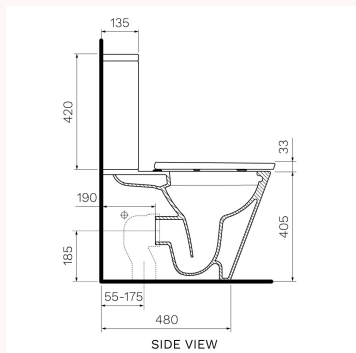

## Linfa Wall Faced Suite Rimless (including Soft Close Seat)

PN760

The Linfa Wall Faced Suite combines a classically simple design with outstanding Rimless performance. A compact, smooth sided suite with heavy grade, lift off, soft close seat and Easy Clean ceramic glaze that ensures maximum cleaning of the inner bowl.

|                                  |  |
|----------------------------------|--|
| <b>Product type</b>              | Toilets  |
| <b>Brand</b>                     | PARISI   |
| <b>Collection</b>                | Linfa  |
| <b>Range</b>                     | Design   |
| <b>Designers</b>                 | PARISI Design Team   |
| <b>WxDxH</b>                     | 380mm x 625mm x 835mm  |
| <b>Colour / Finish</b>           |  Gloss White              |
| <b>Material</b>                  | Ceramic  |
| <b>WELS</b>                      | 4 Star 4.5/3L  |
| <b>Trap options</b>              | Trap Options   |
| <b>S Trap set out (mm)</b>       | 55 - 175mm using PN0030 connector (included)   |
| <b>P Trap set out (mm)</b>       | 185mm height FFL   |
| <b>Inlet Options</b>             | Back Inlet 730mm height FFL  |
| <b>Seat</b>                      | Soft Close Seat Centric Lift Off Hinge 70° (PN5770)  |
| <b>Average water flush (L/f)</b> | 3.3 Litres   |
| <b>Rimless</b>                   | Yes  |
| <b>Warranty</b>                  | 10 Year Warranty   |
| <b>Availability</b>              | Stocked Item   |
| <b>Fixing Types</b>              | Floor  |
| <b>Features:</b>                 | Seat - Low profile Soft Close with Cover, Heavy Grade, Easy Lift-off, UV Resistant, Antibacterial (PN5770) |