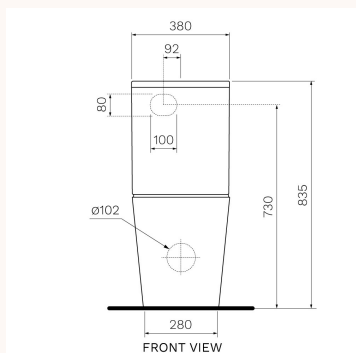

|                                  |  |
|----------------------------------|--|
| <b>Product type</b>              | Toilets  |
| <b>Brand</b>                     | PARISI   |
| <b>Collection</b>                | Linfa  |
| <b>Range</b>                     | Design   |
| <b>Designers</b>                 | PARISI Design Team   |
| <b>WxDxH</b>                     | 380mm x 625mm x 835mm  |
| <b>Colour / Finish</b>           |  Gloss White              |
| <b>Material</b>                  | Ceramic  |
| <b>WELS</b>                      | 4 Star 4.5/3L  |
| <b>Trap options</b>              | Trap Options   |
| <b>S Trap set out (mm)</b>       | 55 - 175mm using PN0030 connector (included)   |
| <b>P Trap set out (mm)</b>       | 185mm height FFL   |
| <b>Inlet Options</b>             | Back Inlet 730mm height FFL  |
| <b>Seat</b>                      | Soft Close Seat Centric Lift Off Hinge 70° (PN5770)  |
| <b>Average water flush (L/f)</b> | 3.3 Litres   |
| <b>Rimless</b>                   | Yes  |
| <b>Warranty</b>                  | 10 Year Warranty   |
| <b>Availability</b>              | Stocked Item   |
| <b>Fixing Types</b>              | Floor  |
| <b>Features:</b>                 | Seat - Low profile Soft Close with Cover, Heavy Grade, Easy Lift-off, UV Resistant, Antibacterial (PN5770) |