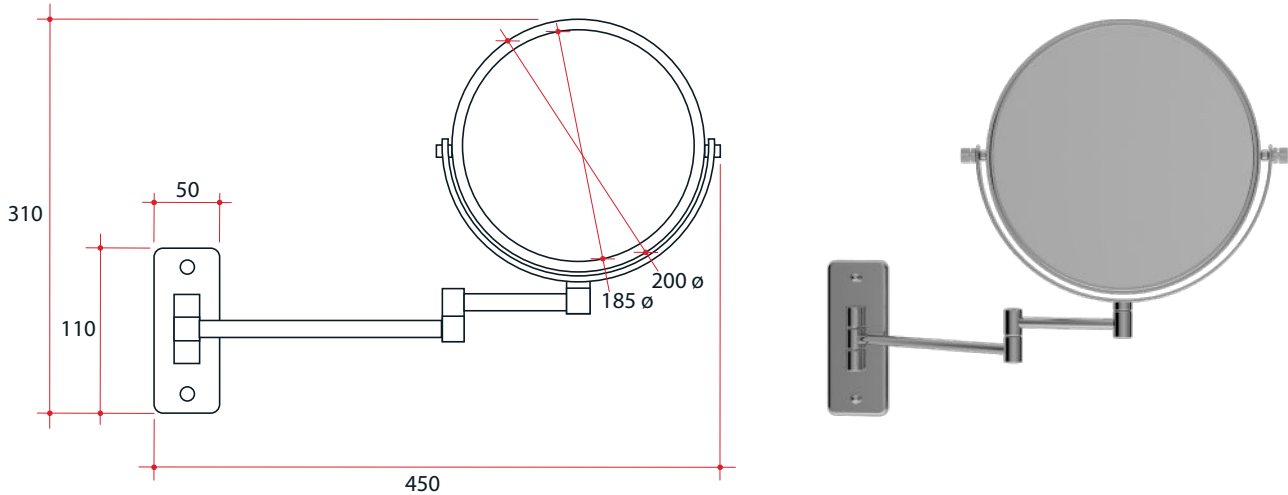

Ablaze Non-Lit Magnifying Mirror

Note: All dimensions are in millimetres (mm)  
 Maximum distance from wall - 330mm  
 Depth from wall when folded - 30mm  
 Total width when folded - 250mm

Stock Code	Mirror Size (mm)	Unit Size (mm)	Finish
R10SM	185ø	W450 x H310	Chrome Plated

**1 & 10x magnification**

**One year warranty**

**Double sided**

**Simple to retrofit**

**PLEASE NOTE:** Specifications are for information purposes only. Whilst every effort has been made to ensure the product specifications are accurate, due to continuing product development and improvement, the specifications are subject to change. Specifications can be used to rough in and for timber supports in the wall however, we recommend no holes are drilled without having the product on site or verifying the details with the manufacturer. Thermogroup cannot be held liable or responsible for errors due to updated specifications.