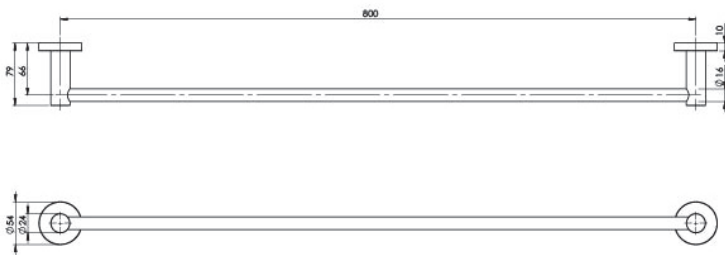

RADII

RADII SINGLE TOWEL RAIL 800MM ROUND PLATE

SPECIFICATIONS

AVAILABLE IN

RA803 CHR
Chrome

RA803 BN
Brushed Nickel

RA803-31
Brushed Carbon

RA803 MB
Matte Black