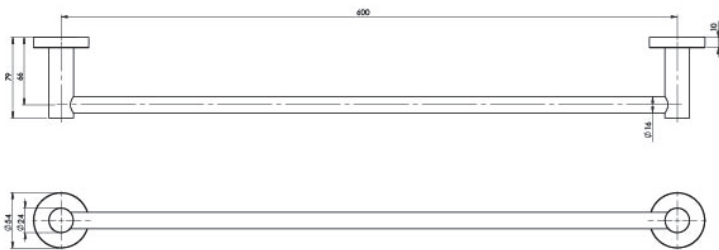

## RADII SS

RADII SS 316 SINGLE TOWEL RAIL 600MM ROUND PLATE

## SPECIFICATIONS