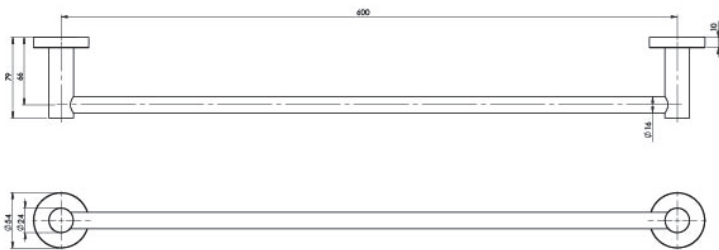

RADII

RADII SINGLE TOWEL RAIL 600MM ROUND PLATE

SPECIFICATIONS

AVAILABLE IN

RA804 CHR
Chrome

RA804 BN
Brushed Nickel

RA804-31
Brushed Carbon

RA804 MB
Matte Black