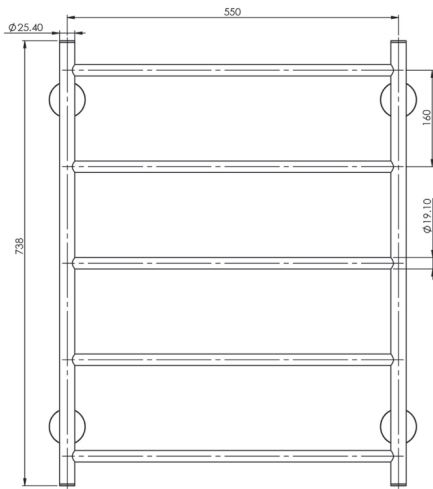

### RADII TOWEL LADDER 550 X 740MM ROUND PLATE