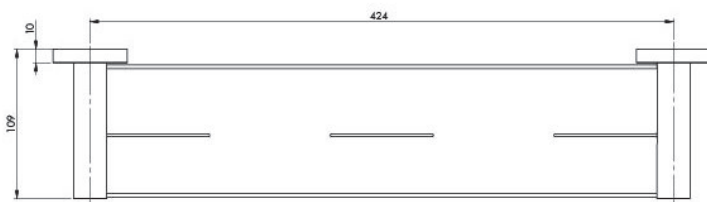

RADII SS

RADII SS 316 SHOWER SHELF ROUND PLATE

SPECIFICATIONS

AVAILABLE IN

RA886-51
Stainless Steel

INFORMATION

MAINTENANCE AND CARE:

- All surfaces should be cleaned with mild liquid detergent or soap and water.
- Do not use cream cleaners or citrus based cleaning products, as they are abrasive.
- Use of unsuitable cleaning agents may damage the surface.
- Any damage caused in this way will not be covered by warranty.