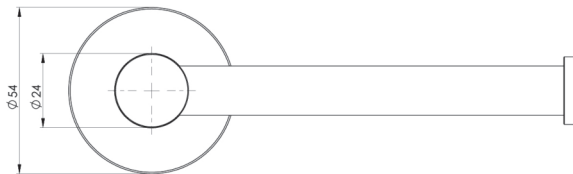

RADII SS

RADII SS 316 TOILET ROLL HOLDER ROUND PLATE

SPECIFICATIONS

AVAILABLE IN

RA892-51
Stainless Steel

INFORMATION

MAINTENANCE AND CARE:

- All surfaces should be cleaned with mild liquid detergent or soap and water.
- Do not use cream cleaners or citrus based cleaning products, as they are abrasive.
- Use of unsuitable cleaning agents may damage the surface.
- Any damage caused in this way will not be covered by warranty.

Please visit <https://www.phoenixtapware.com.au/warranty> to view the full warranty