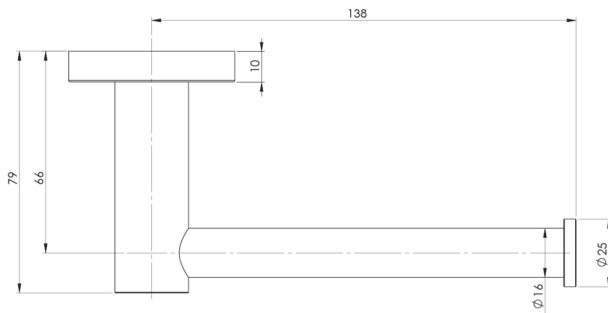

RADII SS

RADII SS 316 TOILET ROLL HOLDER ROUND PLATE

SPECIFICATIONS

AVAILABLE IN

RA892-51
Stainless Steel

INFORMATION

MAINTENANCE AND CARE:

- All surfaces should be cleaned with mild liquid detergent or soap and water.
- Do not use cream cleaners or citrus based cleaning products, as they are abrasive.
- Use of unsuitable cleaning agents may damage the surface.
- Any damage caused in this way will not be covered by warranty.

Please visit <https://www.phoenixtapware.com.au/warranty> to view the full warranty