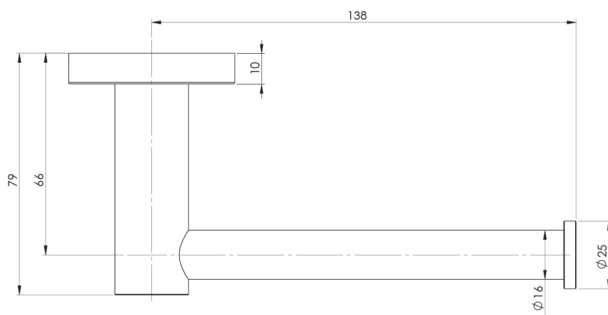

RADII

RADII TOILET ROLL HOLDER ROUND PLATE

SPECIFICATIONS

AVAILABLE IN

RA892 CHR
Chrome

RA892 BN
Brushed Nickel

RA892-31
Brushed Carbon

RA892 MB
Matte Black