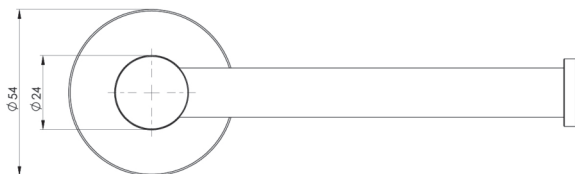

RADII

RADII TOILET ROLL HOLDER ROUND PLATE

SPECIFICATIONS

AVAILABLE IN

RA892 CHR
Chrome

RA892 BN
Brushed Nickel

RA892-31
Brushed Carbon

RA892 MB
Matte Black