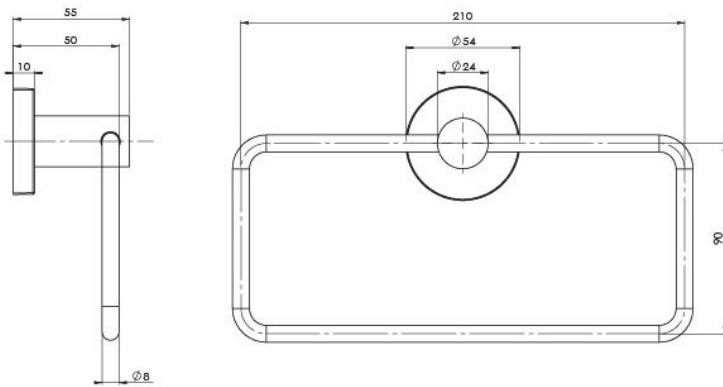

RADII

RADII HAND TOWEL HOLDER ROUND PLATE

SPECIFICATIONS

AVAILABLE IN

RA893 CHR
Chrome

RA893 BN
Brushed Nickel

RA893-31
Brushed Carbon

RA893 MB
Matte Black