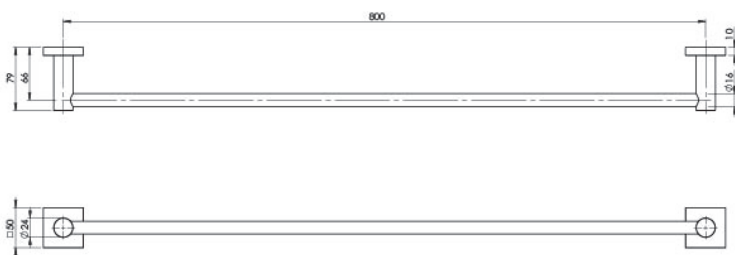

RADII

RADII SINGLE TOWEL RAIL 800MM SQUARE PLATE

SPECIFICATIONS

AVAILABLE IN

RS803 CHR
Chrome

RS803 BN
Brushed Nickel

RS803-31
Brushed Carbon

RS803 MB
Matte Black