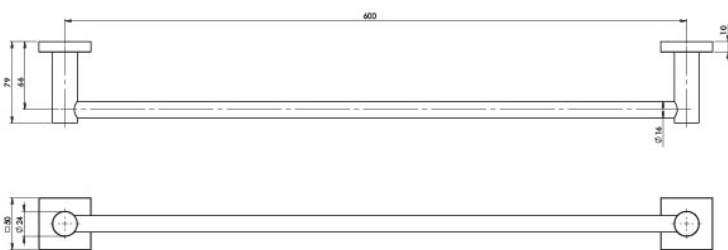

RADII

RADII SINGLE TOWEL RAIL 600MM SQUARE PLATE

SPECIFICATIONS

AVAILABLE IN

RS804 CHR
Chrome

RS804 BN
Brushed Nickel

RS804-31
Brushed Carbon

RS804 MB
Matte Black