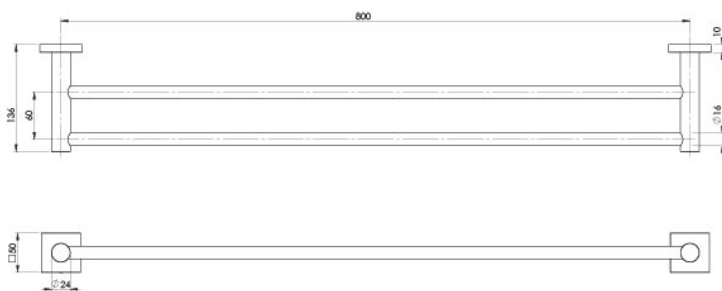

RADII

RADII DOUBLE TOWEL RAIL 800MM SQUARE PLATE

SPECIFICATIONS

AVAILABLE IN

RS812 CHR
Chrome

RS812 BN
Brushed Nickel

RS812-31
Brushed Carbon

RS812 MB
Matte Black