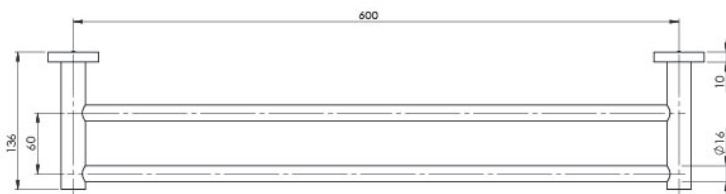

RADII

RADII DOUBLE TOWEL RAIL 600MM SQUARE PLATE

SPECIFICATIONS

AVAILABLE IN

RS813 CHR
Chrome

RS813 BN
Brushed Nickel

RS813-31
Brushed Carbon

RS813 MB
Matte Black