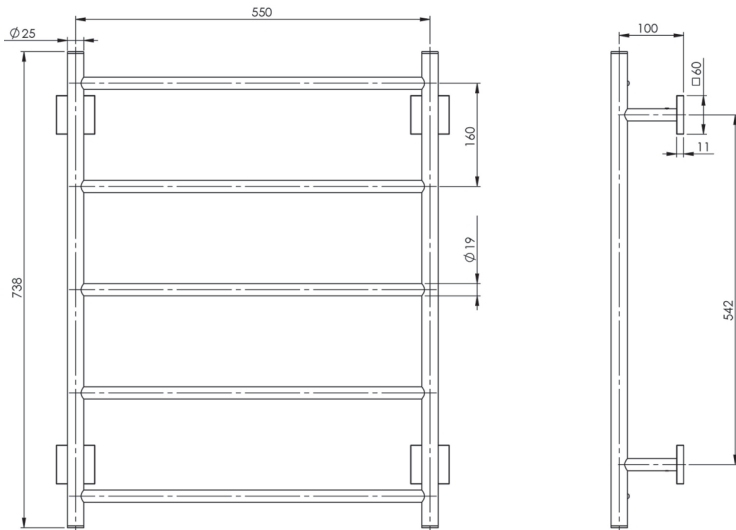

RADII

RADII TOWEL LADDER 550 X 740MM SQUARE PLATE

SPECIFICATIONS

AVAILABLE IN

RS870 CHR
Chrome

RS870 BN
Brushed Nickel

RS870 MB
Matte Black

INFORMATION