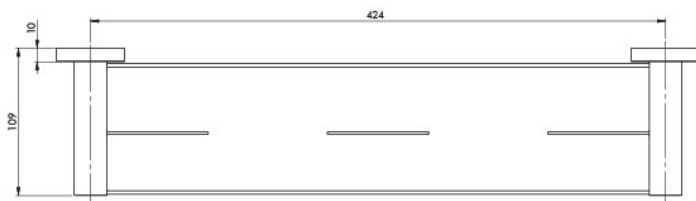

RADII

RADII METAL SHELF SQUARE PLATE

SPECIFICATIONS

AVAILABLE IN

RS886 CHR
Chrome

RS886 BN
Brushed Nickel

RS886-31
Brushed Carbon

RS886 MB
Matte Black