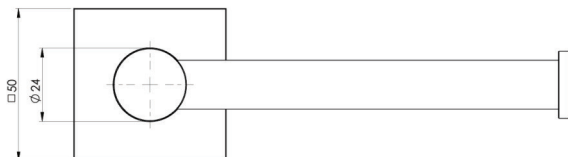

RADII

RADII TOILET ROLL HOLDER SQUARE PLATE

SPECIFICATIONS

AVAILABLE IN

RS892 CHR
Chrome

RS892 BN
Brushed Nickel

RS892-31
Brushed Carbon

RS892 MB
Matte Black