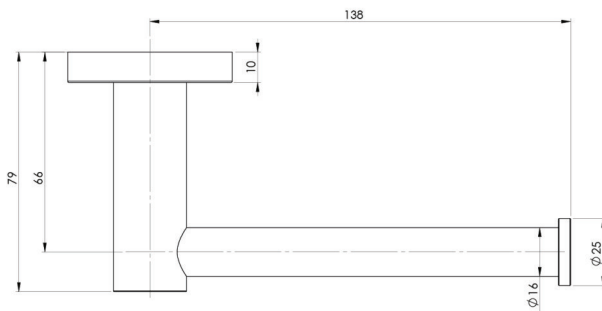

RADII

RADII TOILET ROLL HOLDER SQUARE PLATE

SPECIFICATIONS

AVAILABLE IN

RS892 CHR
Chrome

RS892 BN
Brushed Nickel

RS892-31
Brushed Carbon

RS892 MB
Matte Black