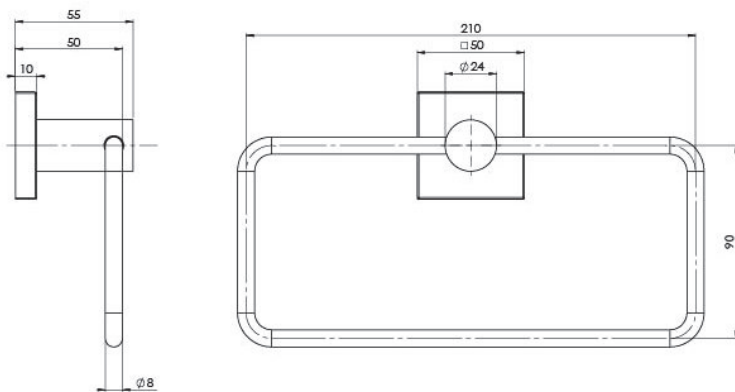

RADII

RADII HAND TOWEL HOLDER SQUARE PLATE

SPECIFICATIONS

AVAILABLE IN

RS893 CHR
Chrome

RS893 BN
Brushed Nickel

RS893-31
Brushed Carbon

RS893 MB
Matte Black