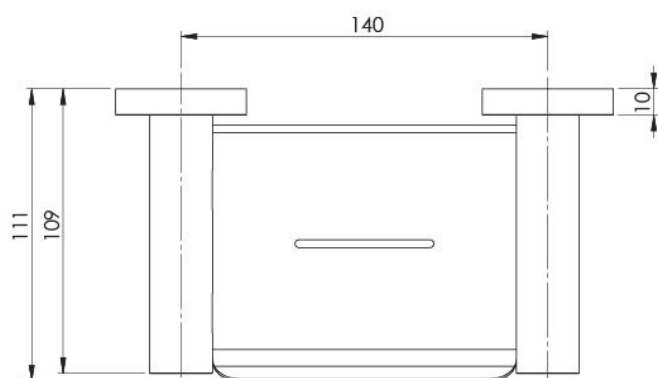

### RADII SOAP DISH SQUARE PLATE