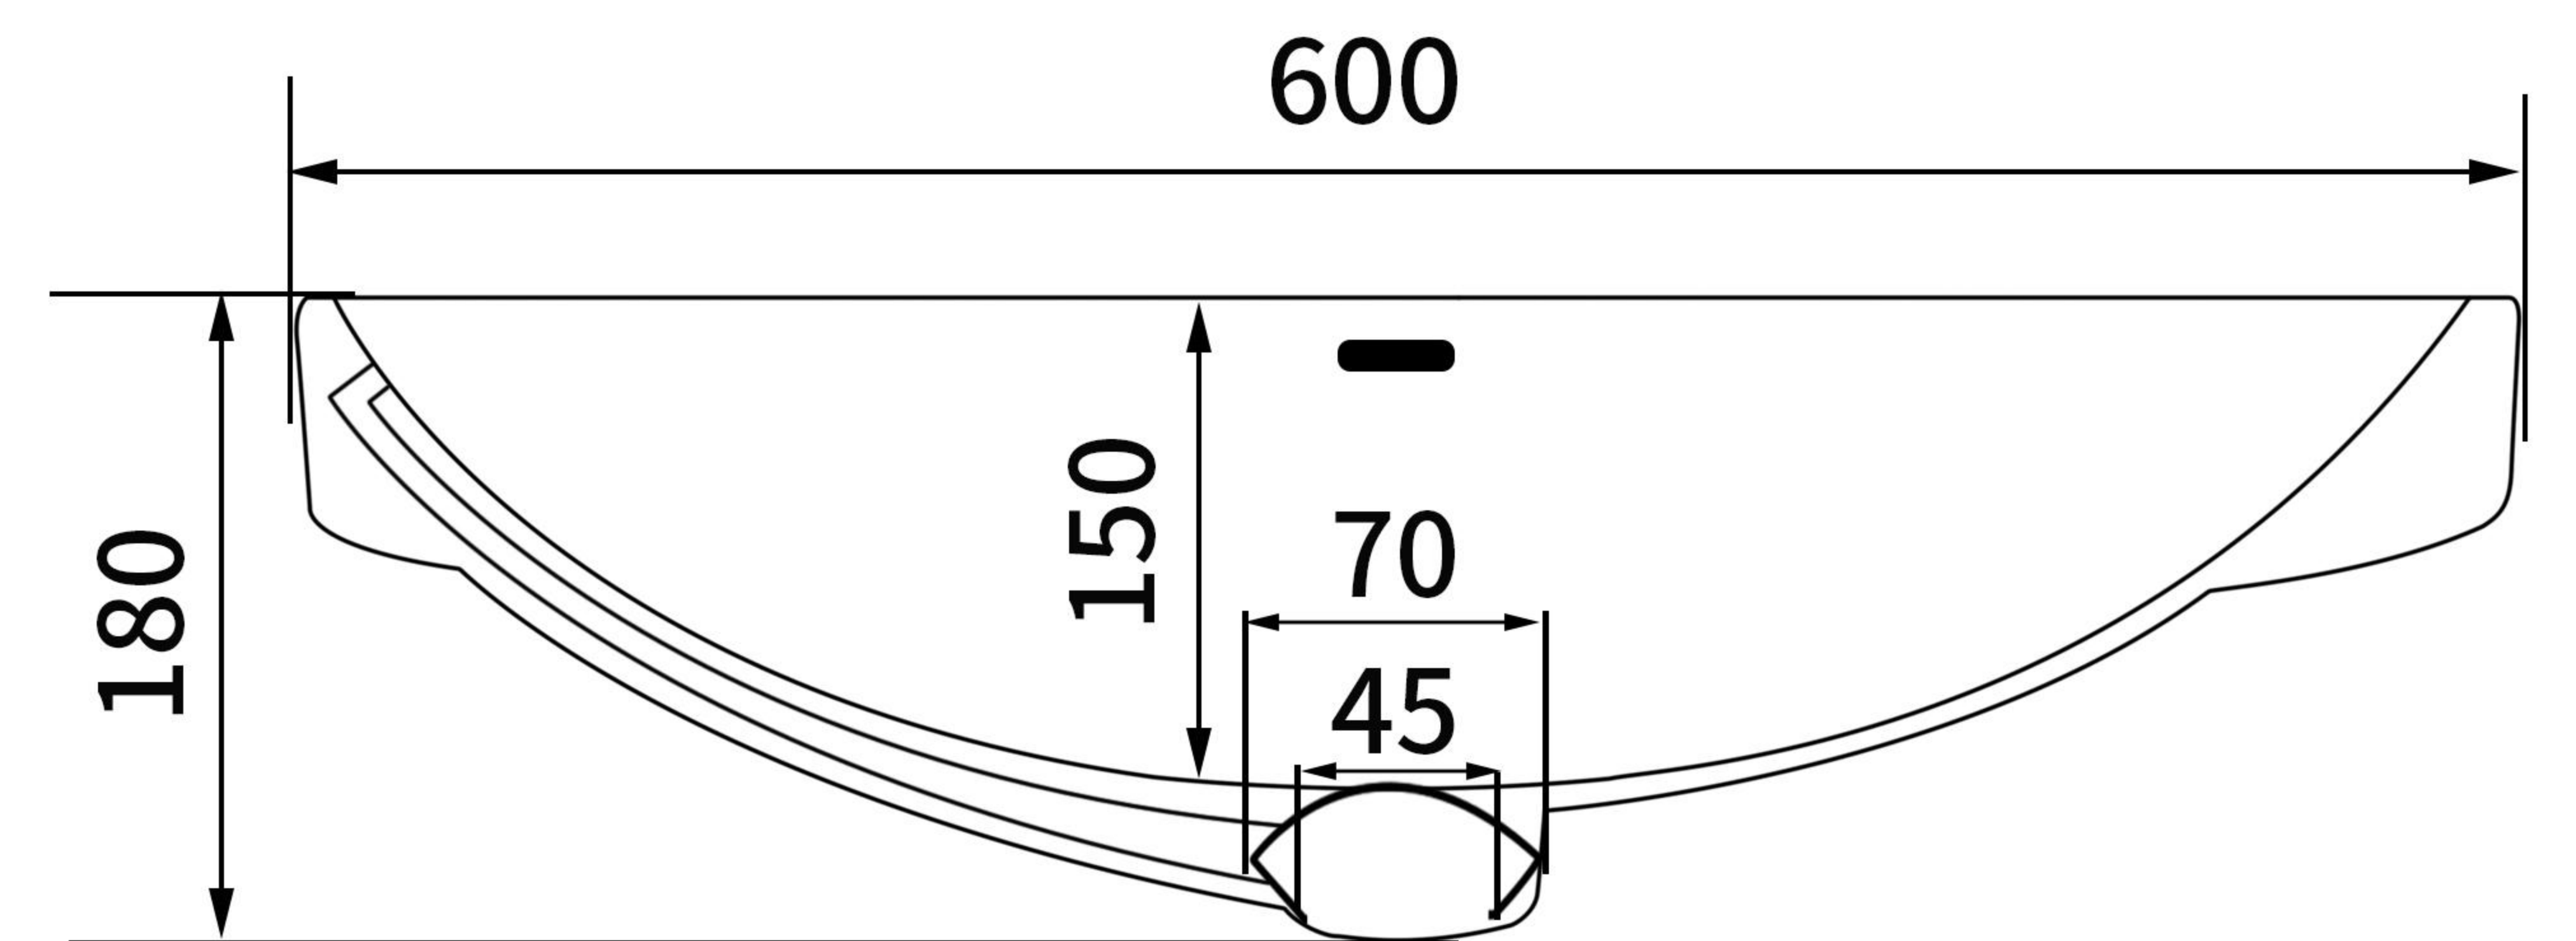

MODEL
SC CCB22.GW
.....

STYLE
Basin gls white
Above counter
.....

Size
600*400*180mm
.....

OVERFLOW & WASTE
with an overflow

△ vertical view

△ front view

Units : MM