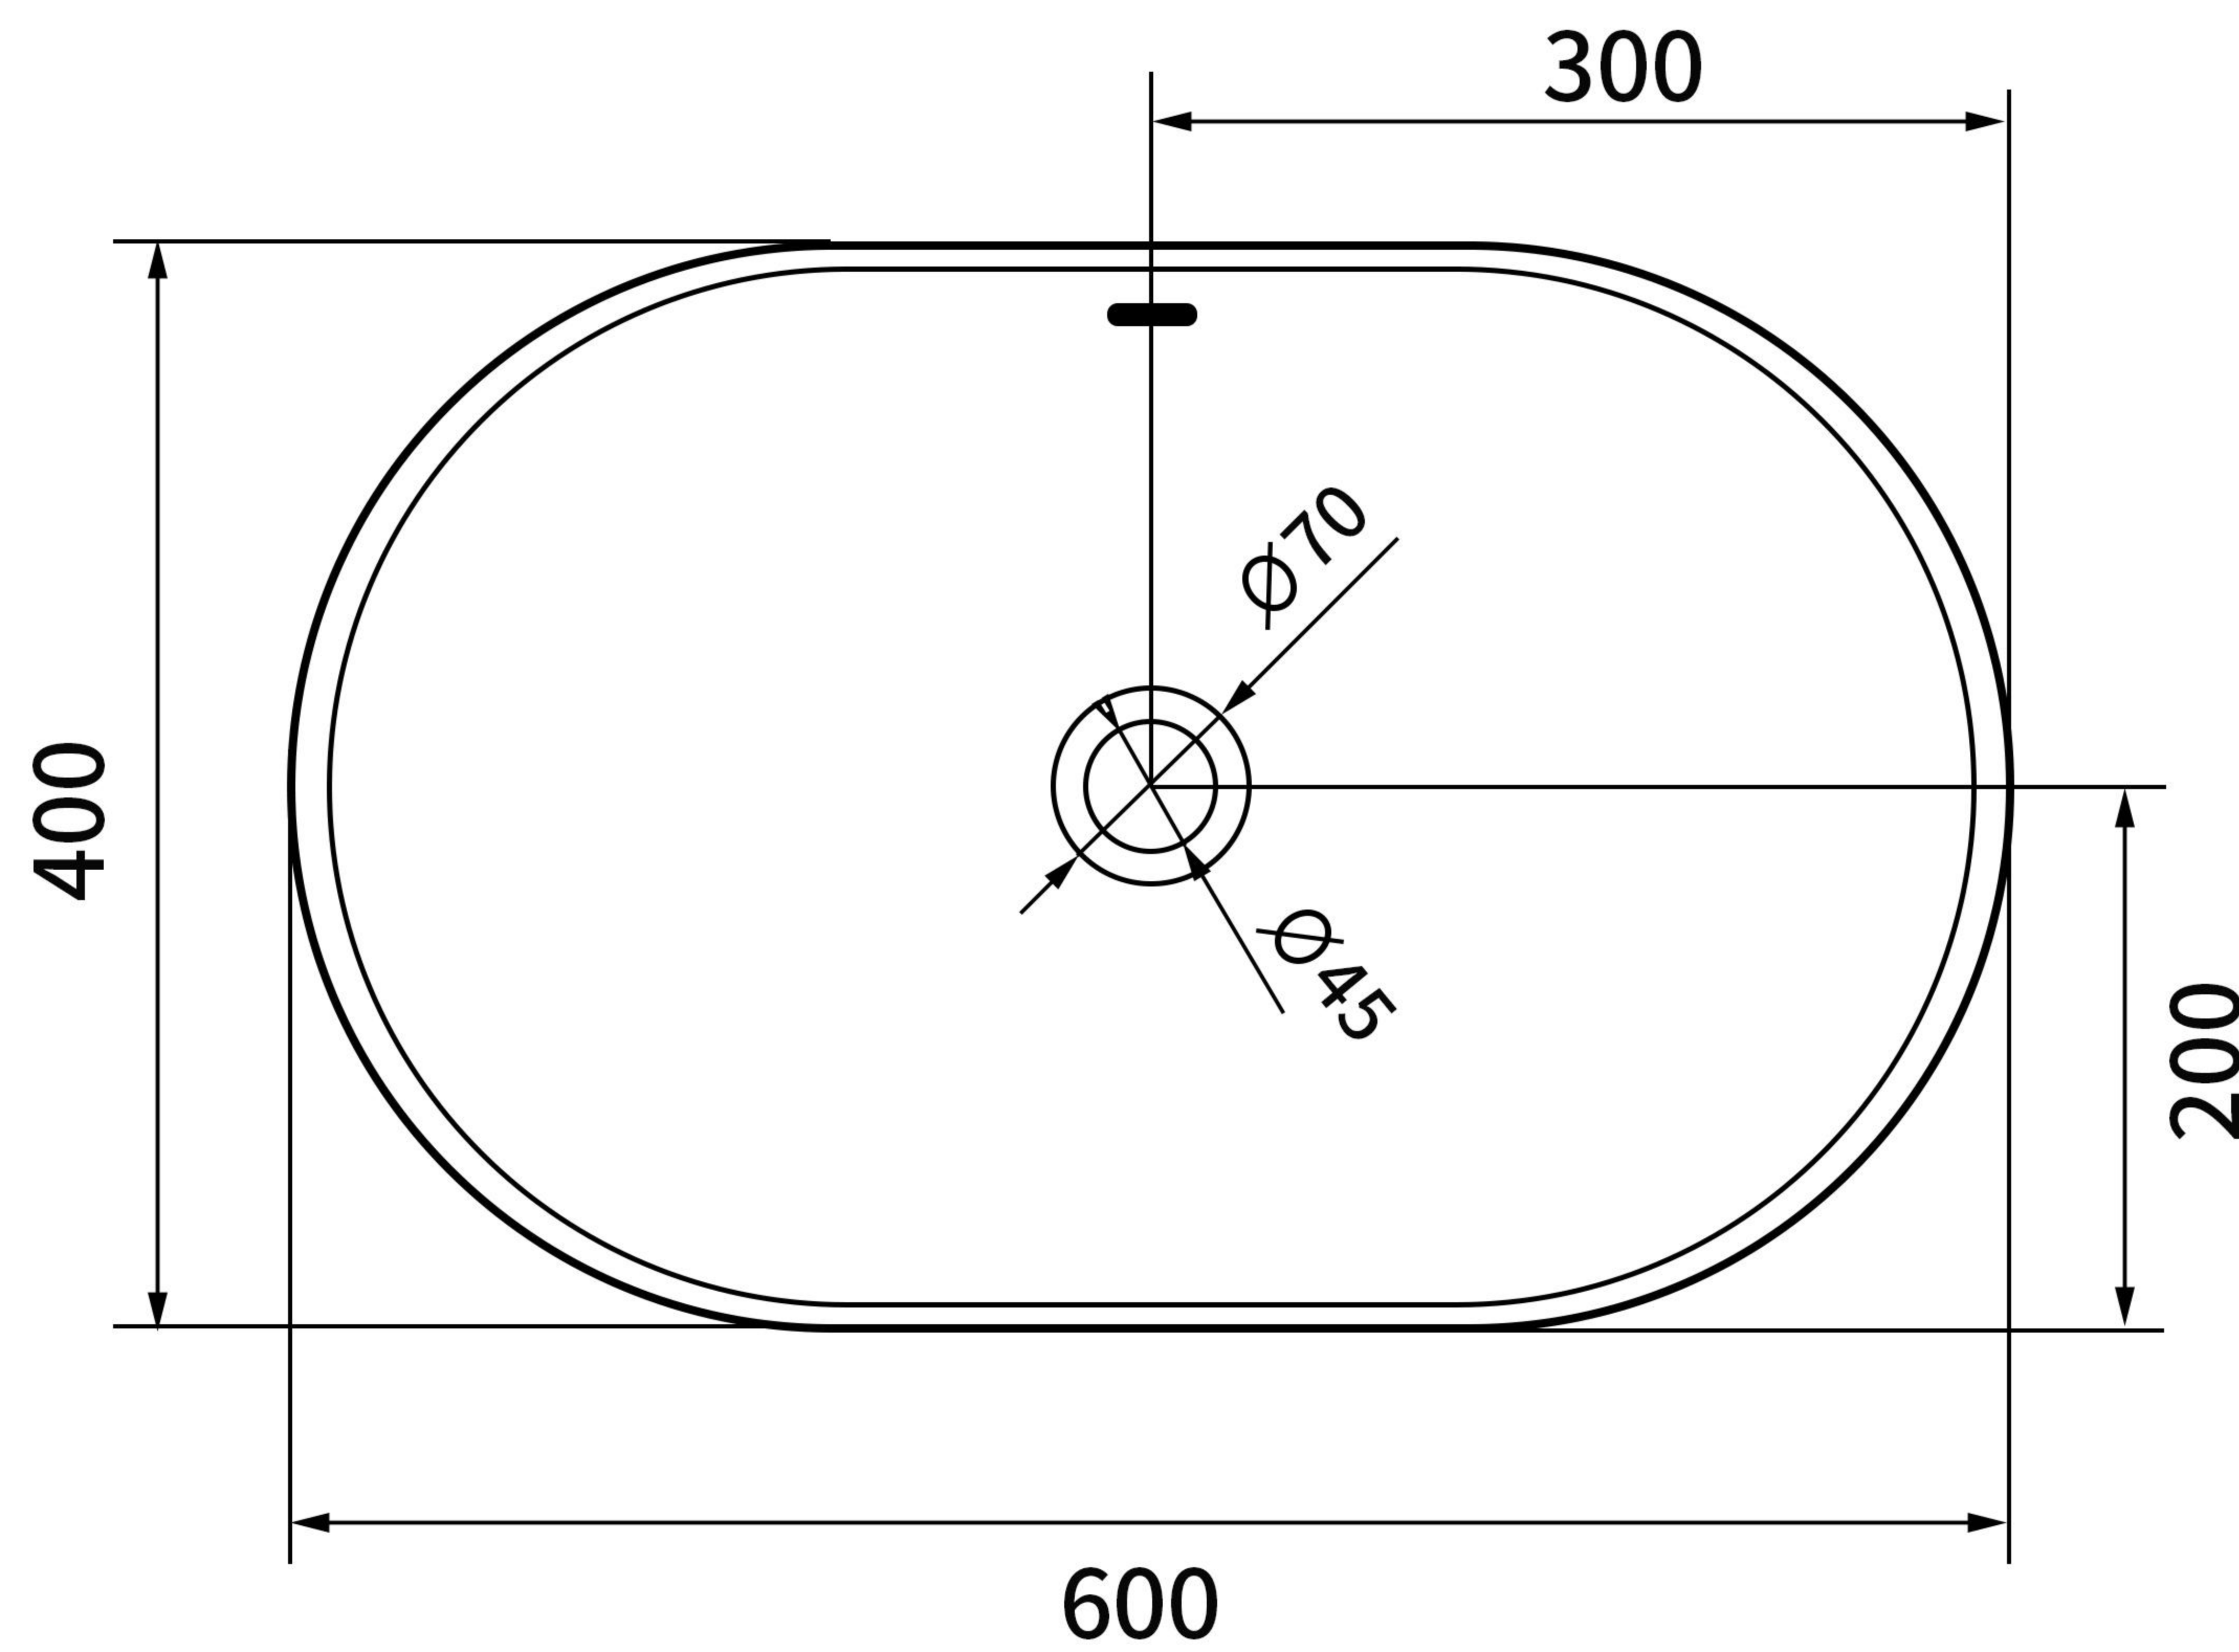

MODEL
SC CCB22.GW
.....

STYLE
Basin gls white
Above counter
.....

Size
600*400*180mm
.....

OVERFLOW & WASTE
with an overflow

△ vertical view

△ front view

Units : MM