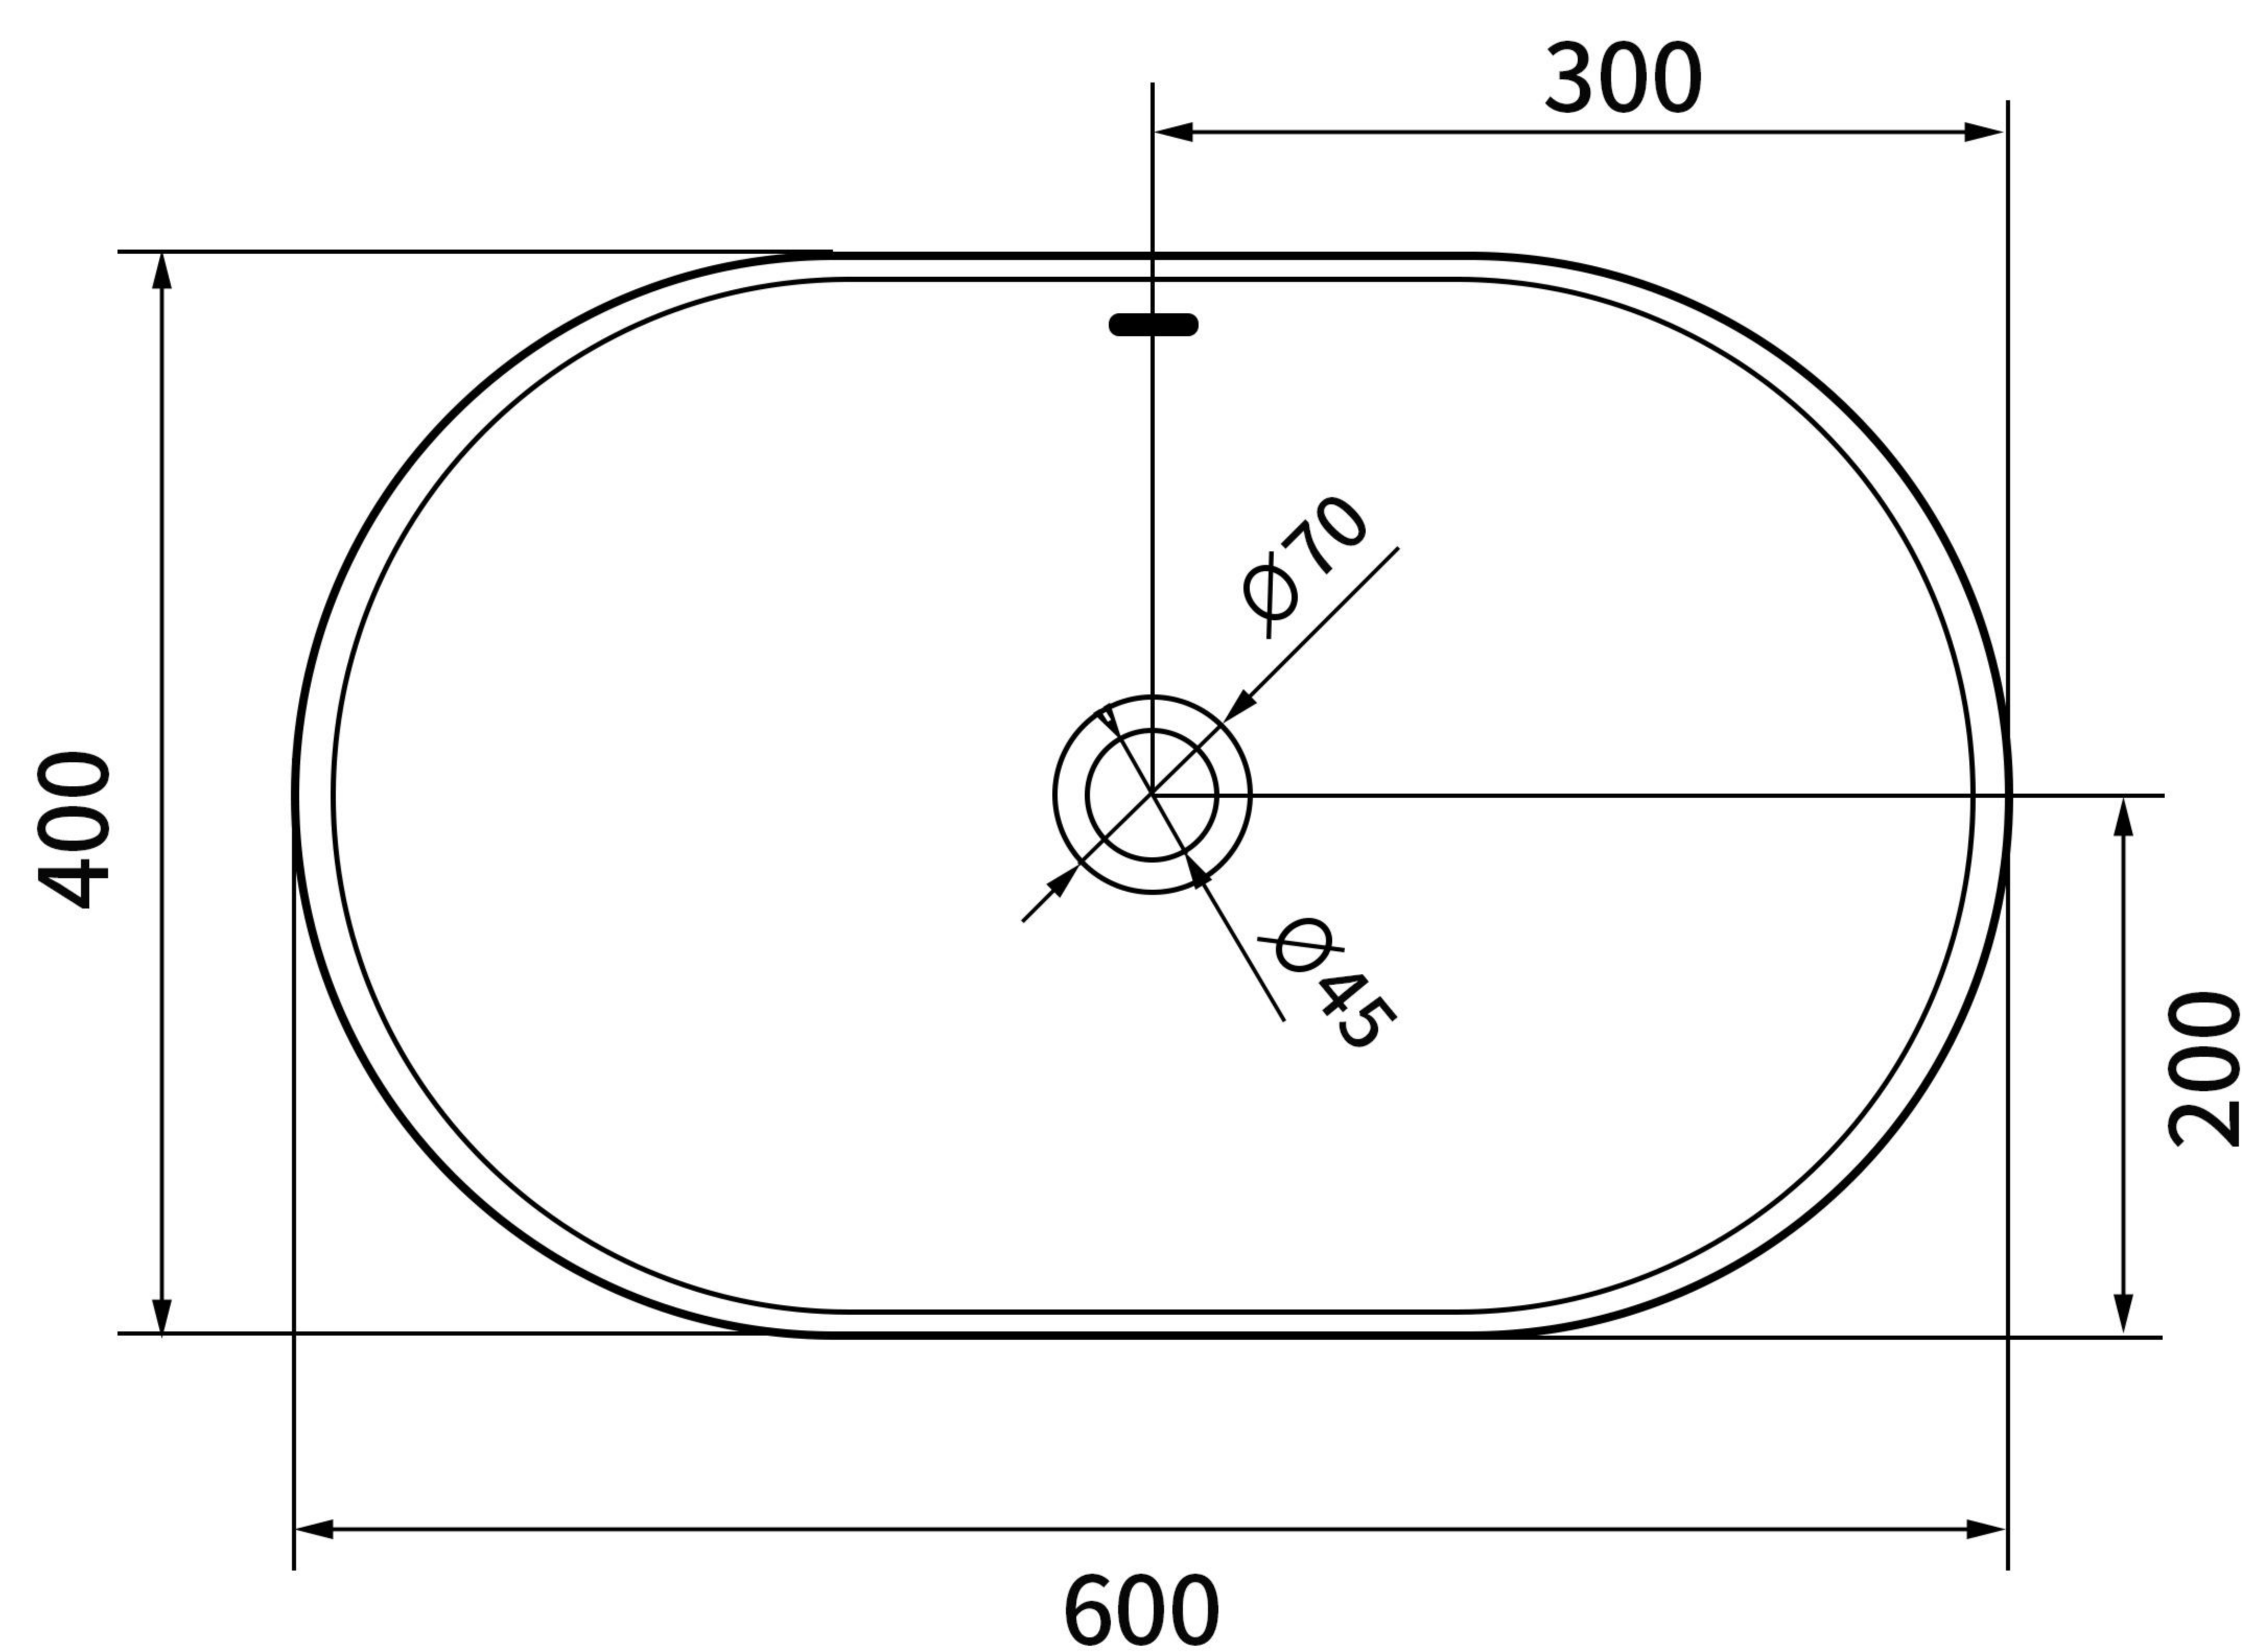

MODEL
SC CCB22.MW

STYLE
Matt white
Above counter

Size
600*400*180mm

OVERFLOW & WASTE
with an overflow

△ vertical view

△ front view

Units : MM