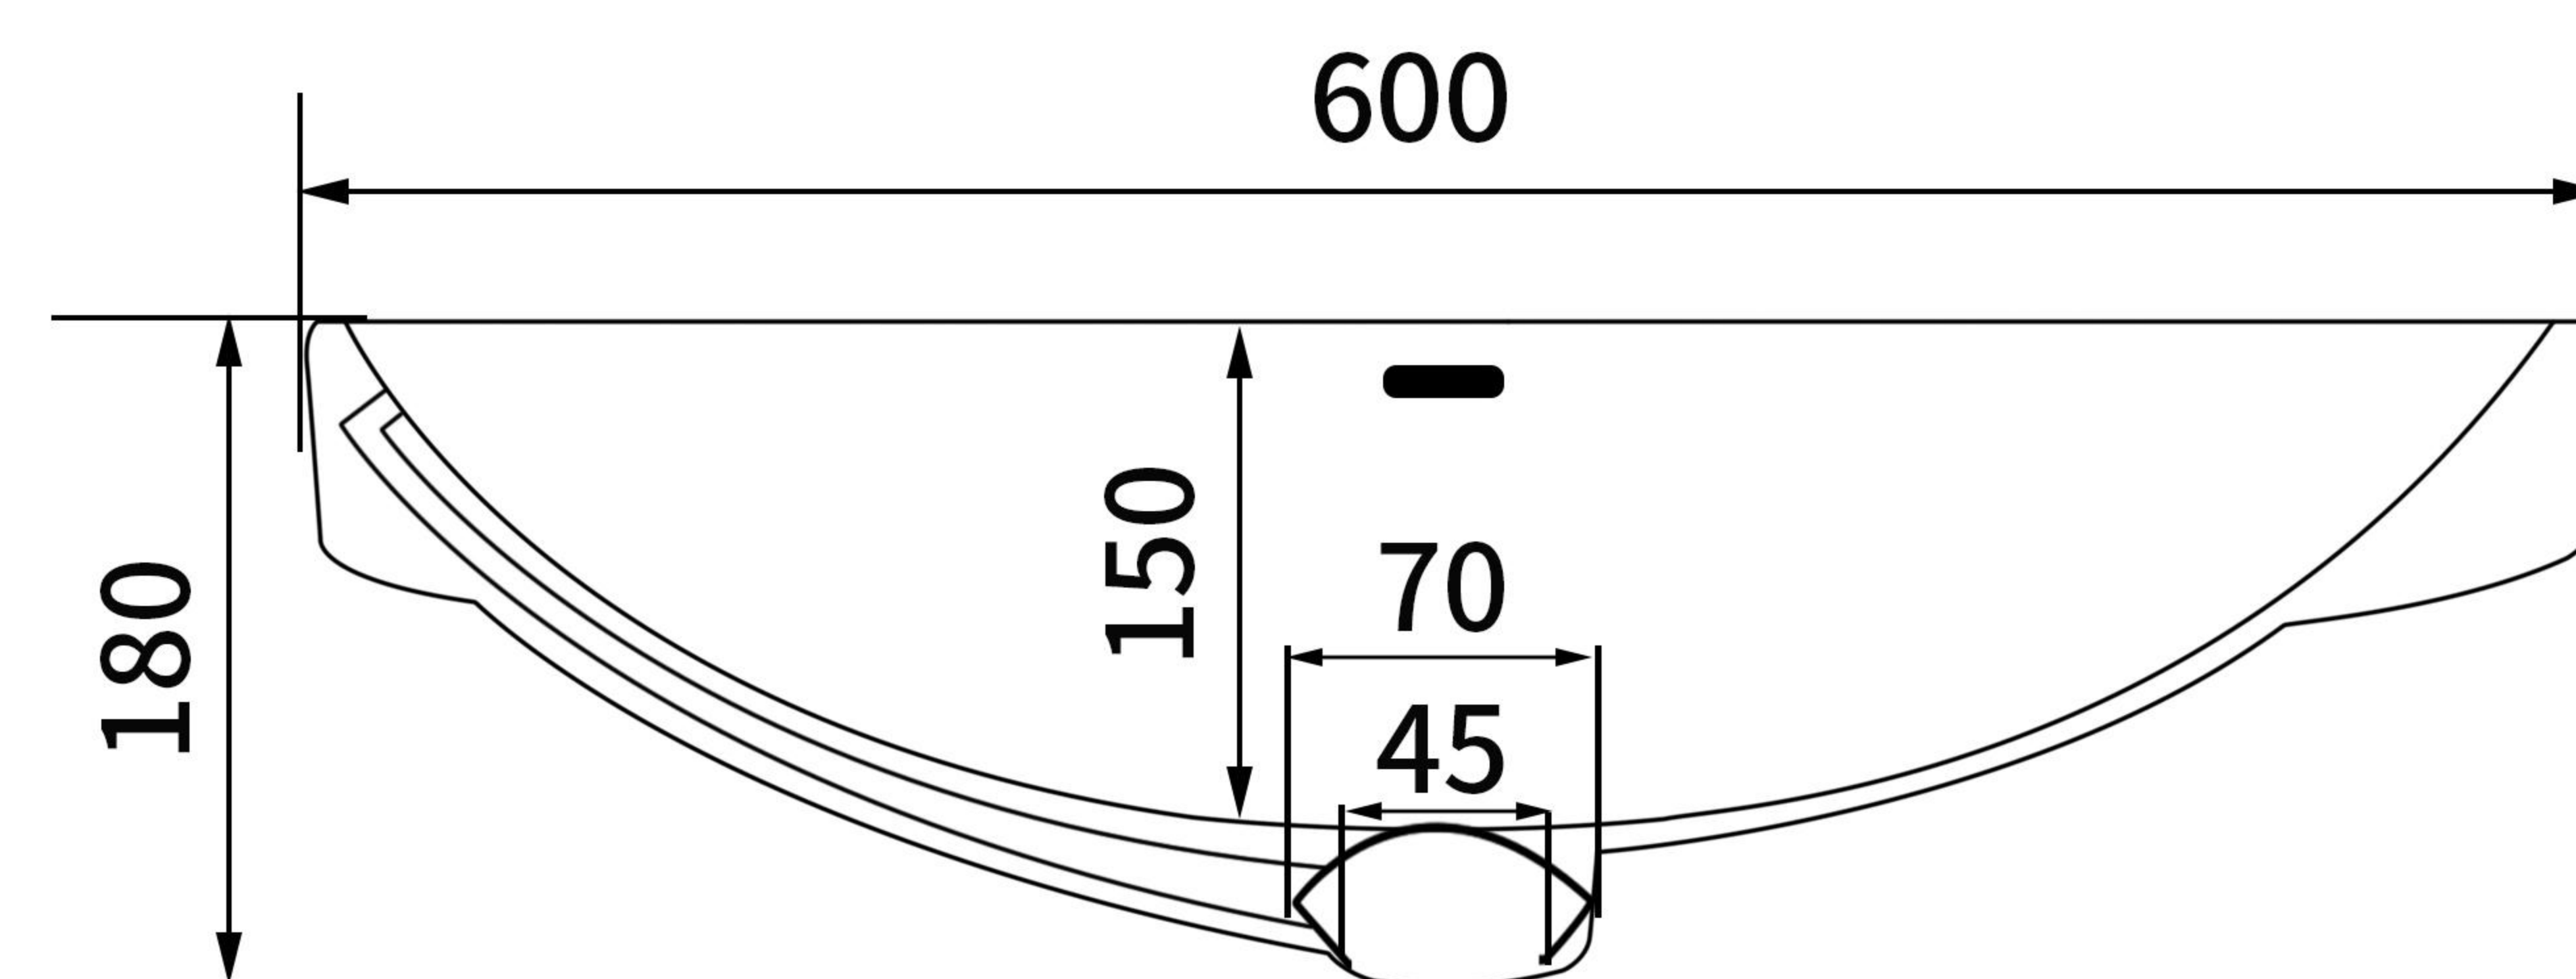

MODEL
SC CCB22.MW

STYLE
Matt white
Above counter

Size
600*400*180mm

OVERFLOW & WASTE
with an overflow

△ vertical view

△ front view

Units : MM