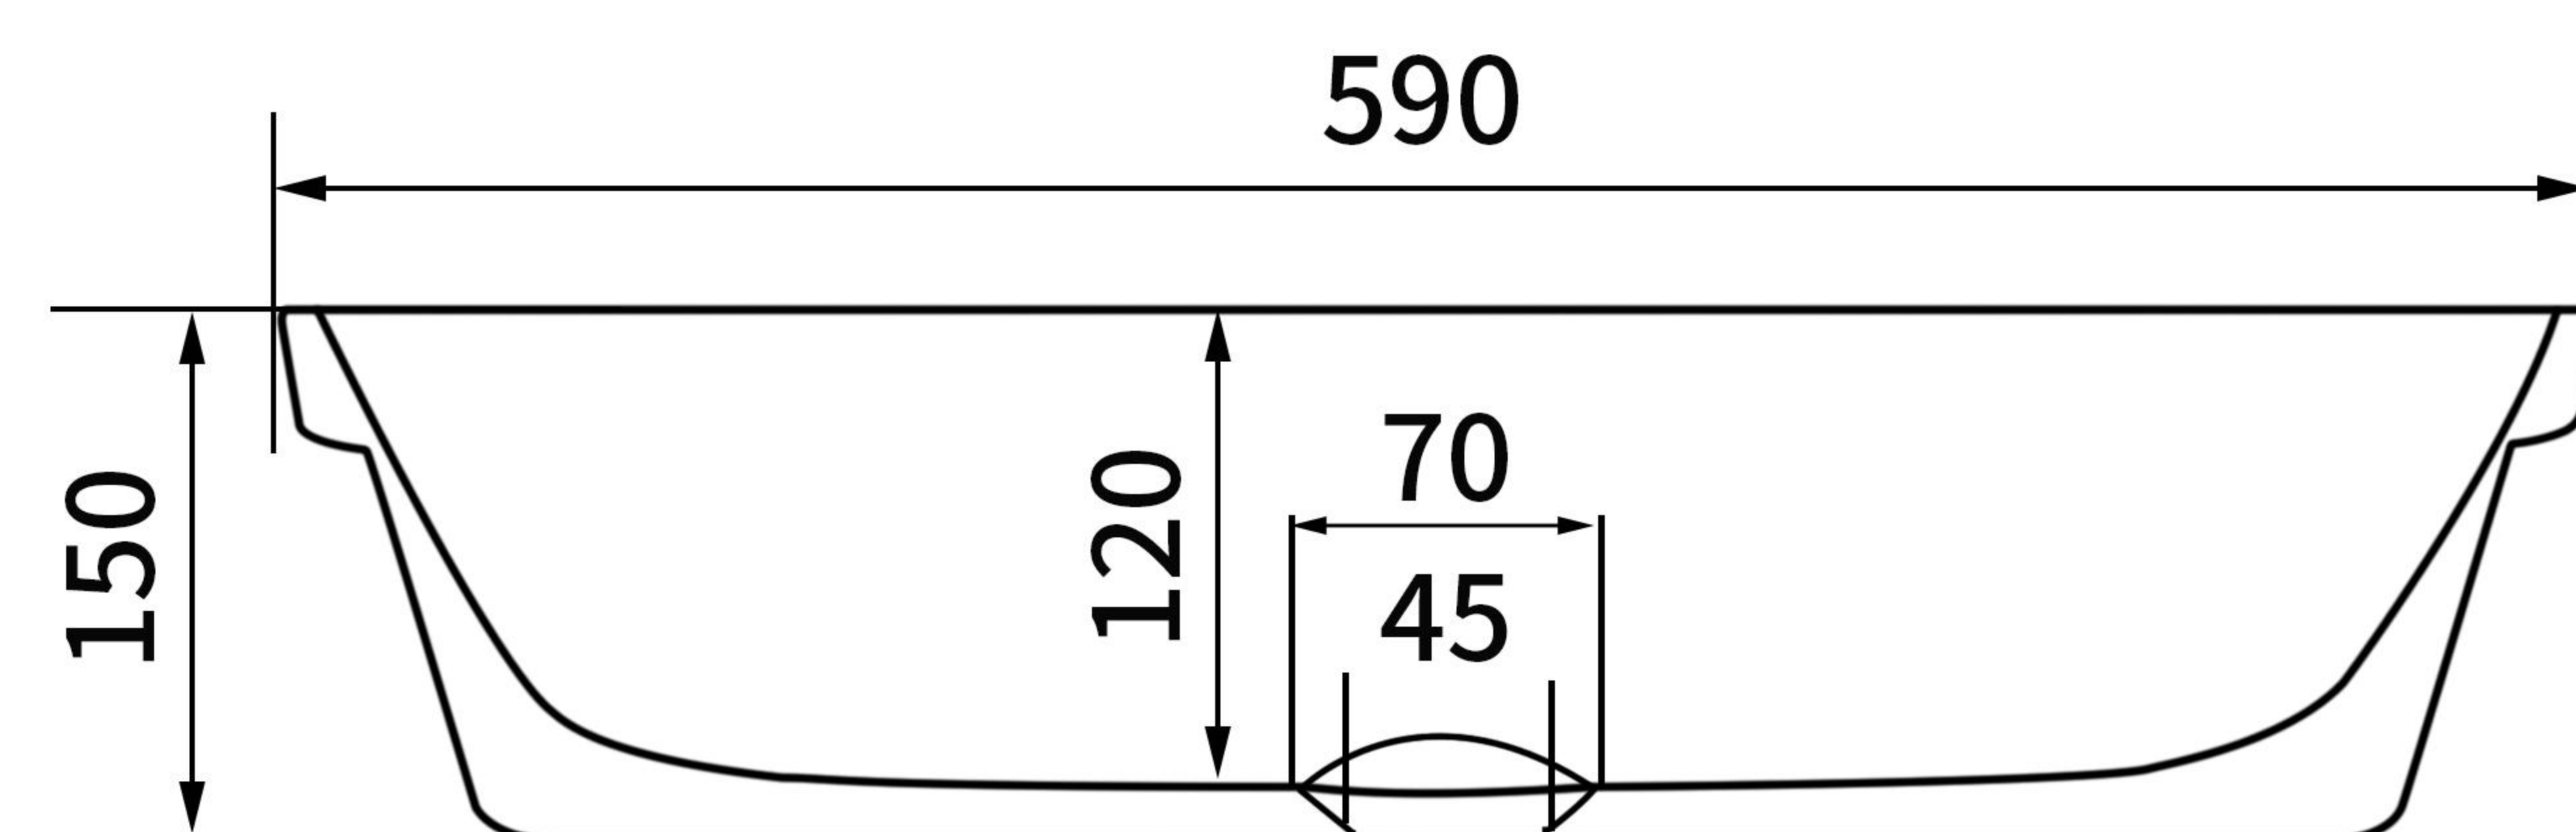

**MODEL**  
SC CCB23.GW

**STYLE**  
Basin gls white  
Above counter

**Size**  
590\*365\*150mm

**OVERFLOW & WASTE**  
without overflow  
waste not included

△ vertical view

△ front view

Units : MM