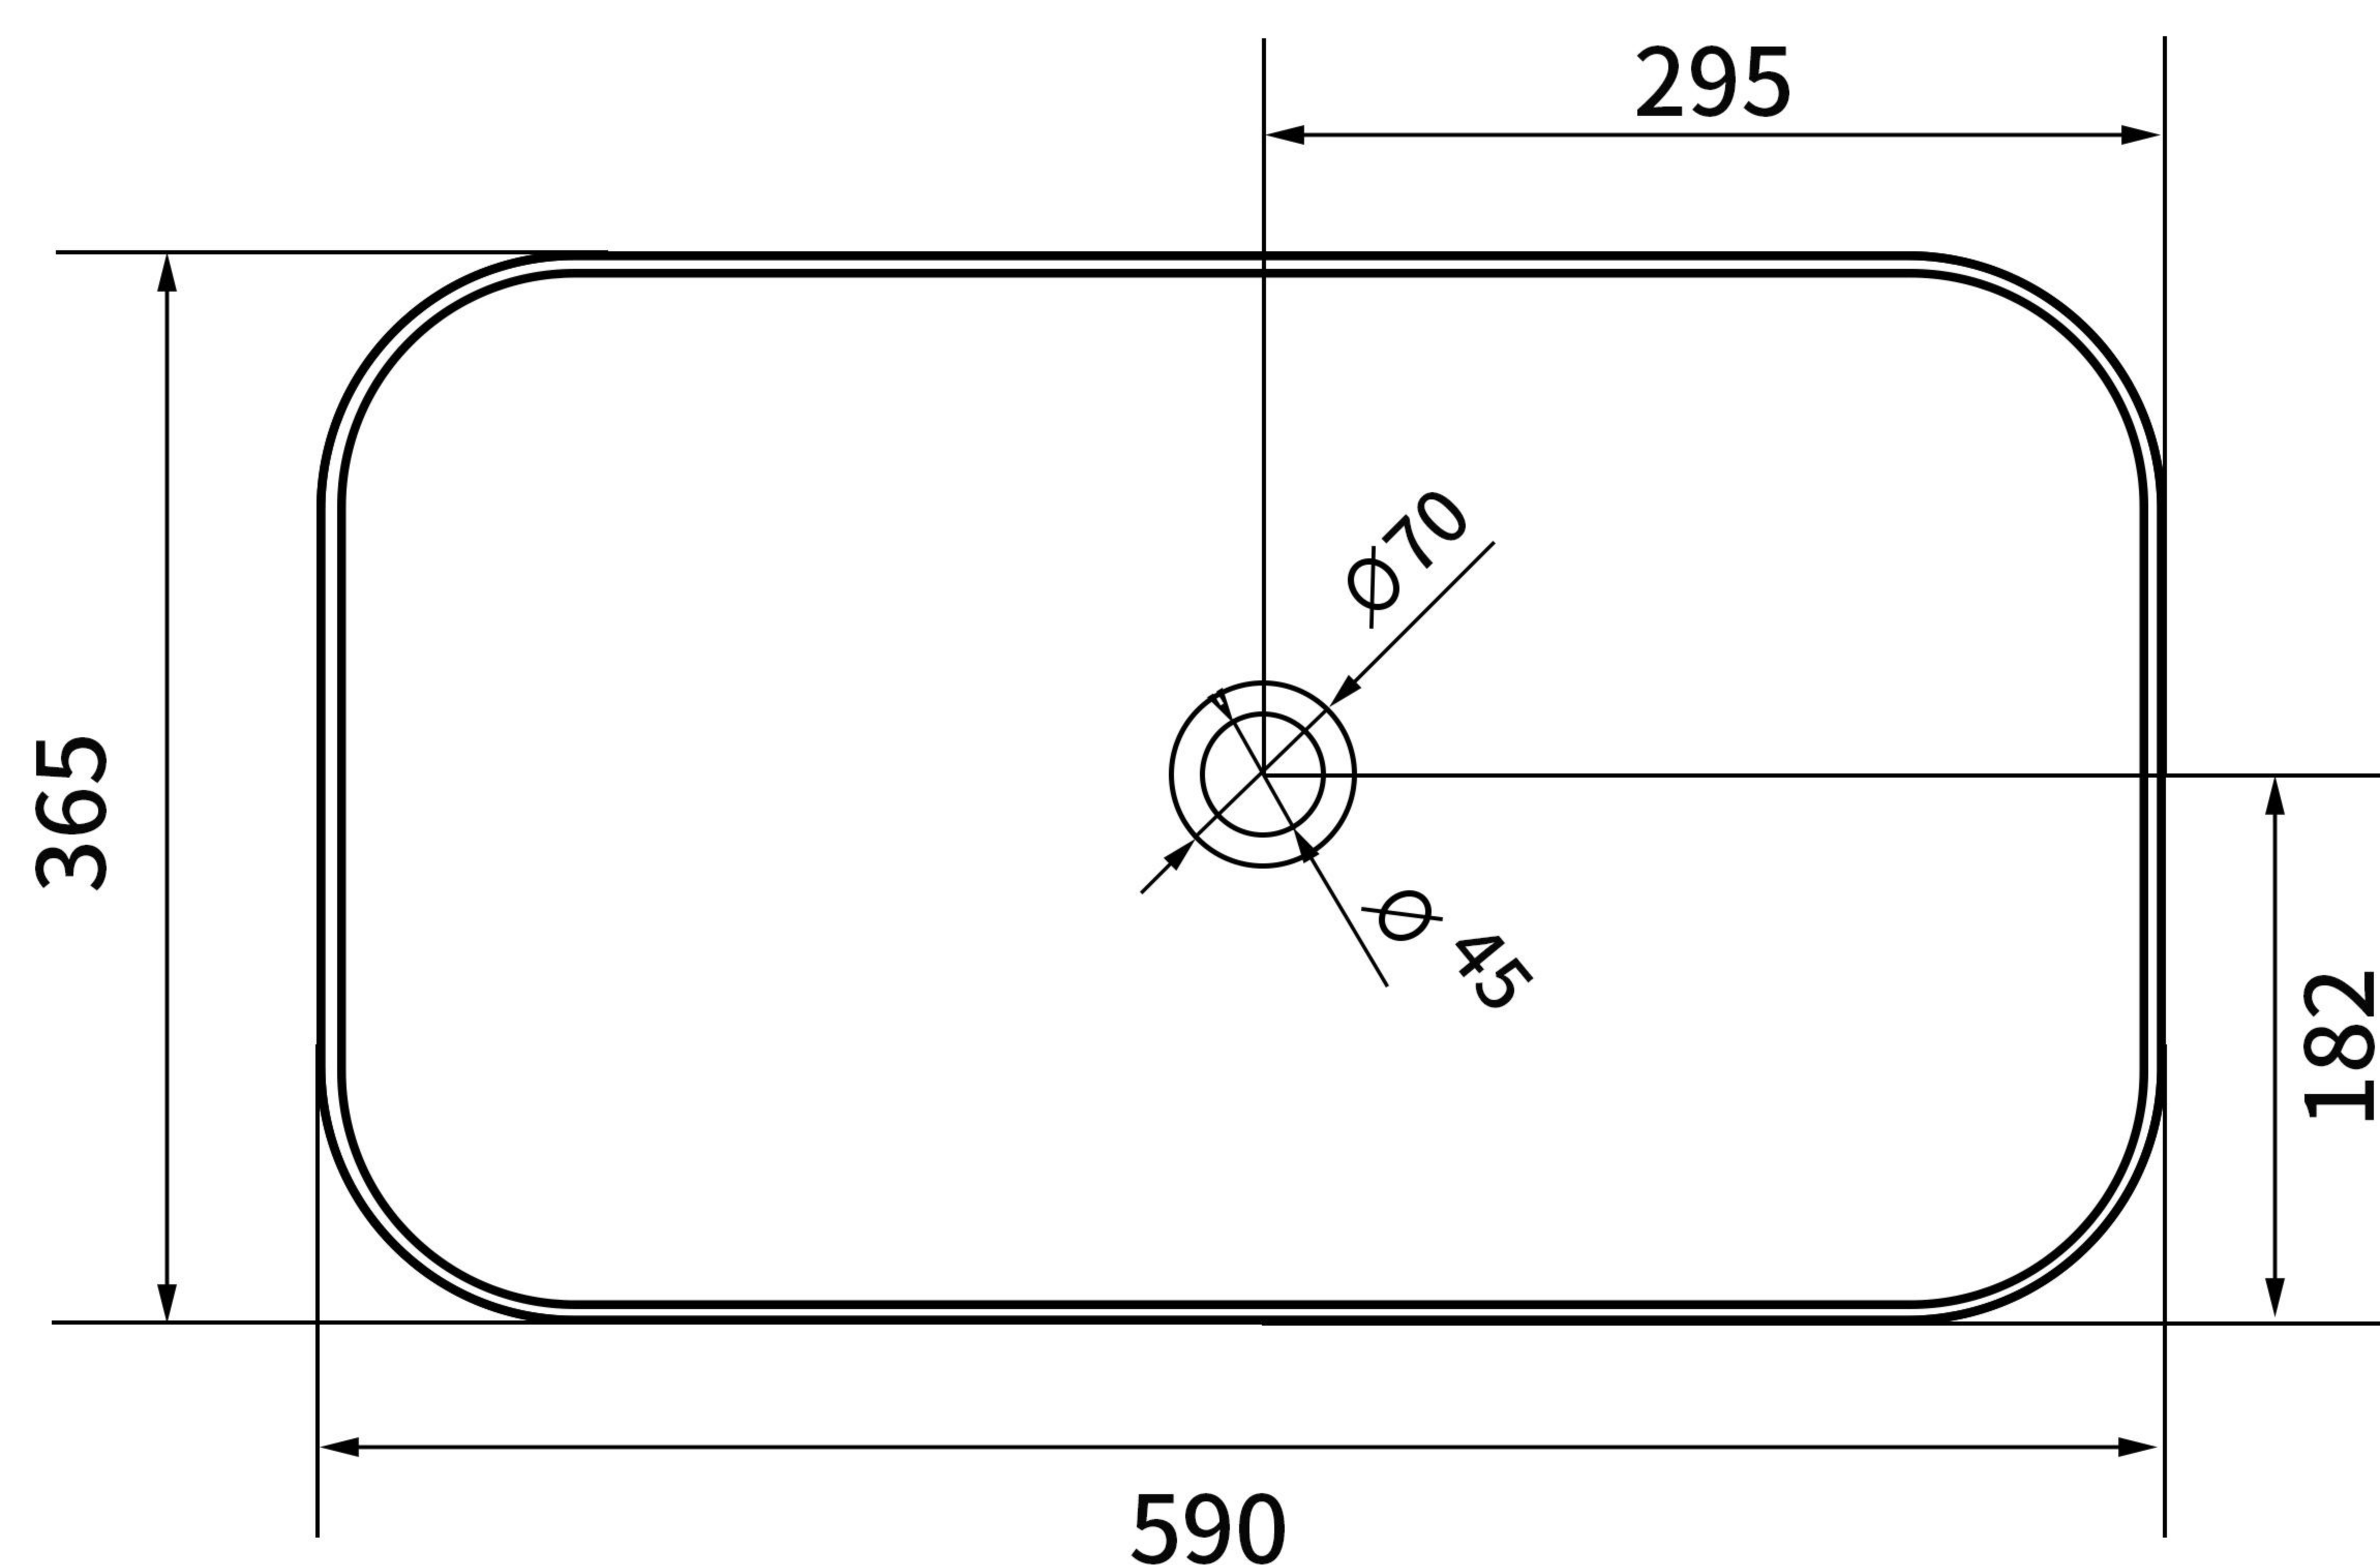

**MODEL**  
SC CCB23.GW

**STYLE**  
Basin gls white  
Above counter

**Size**  
590\*365\*150mm

**OVERFLOW & WASTE**  
without overflow  
waste not included

△ vertical view

△ front view

Units : MM