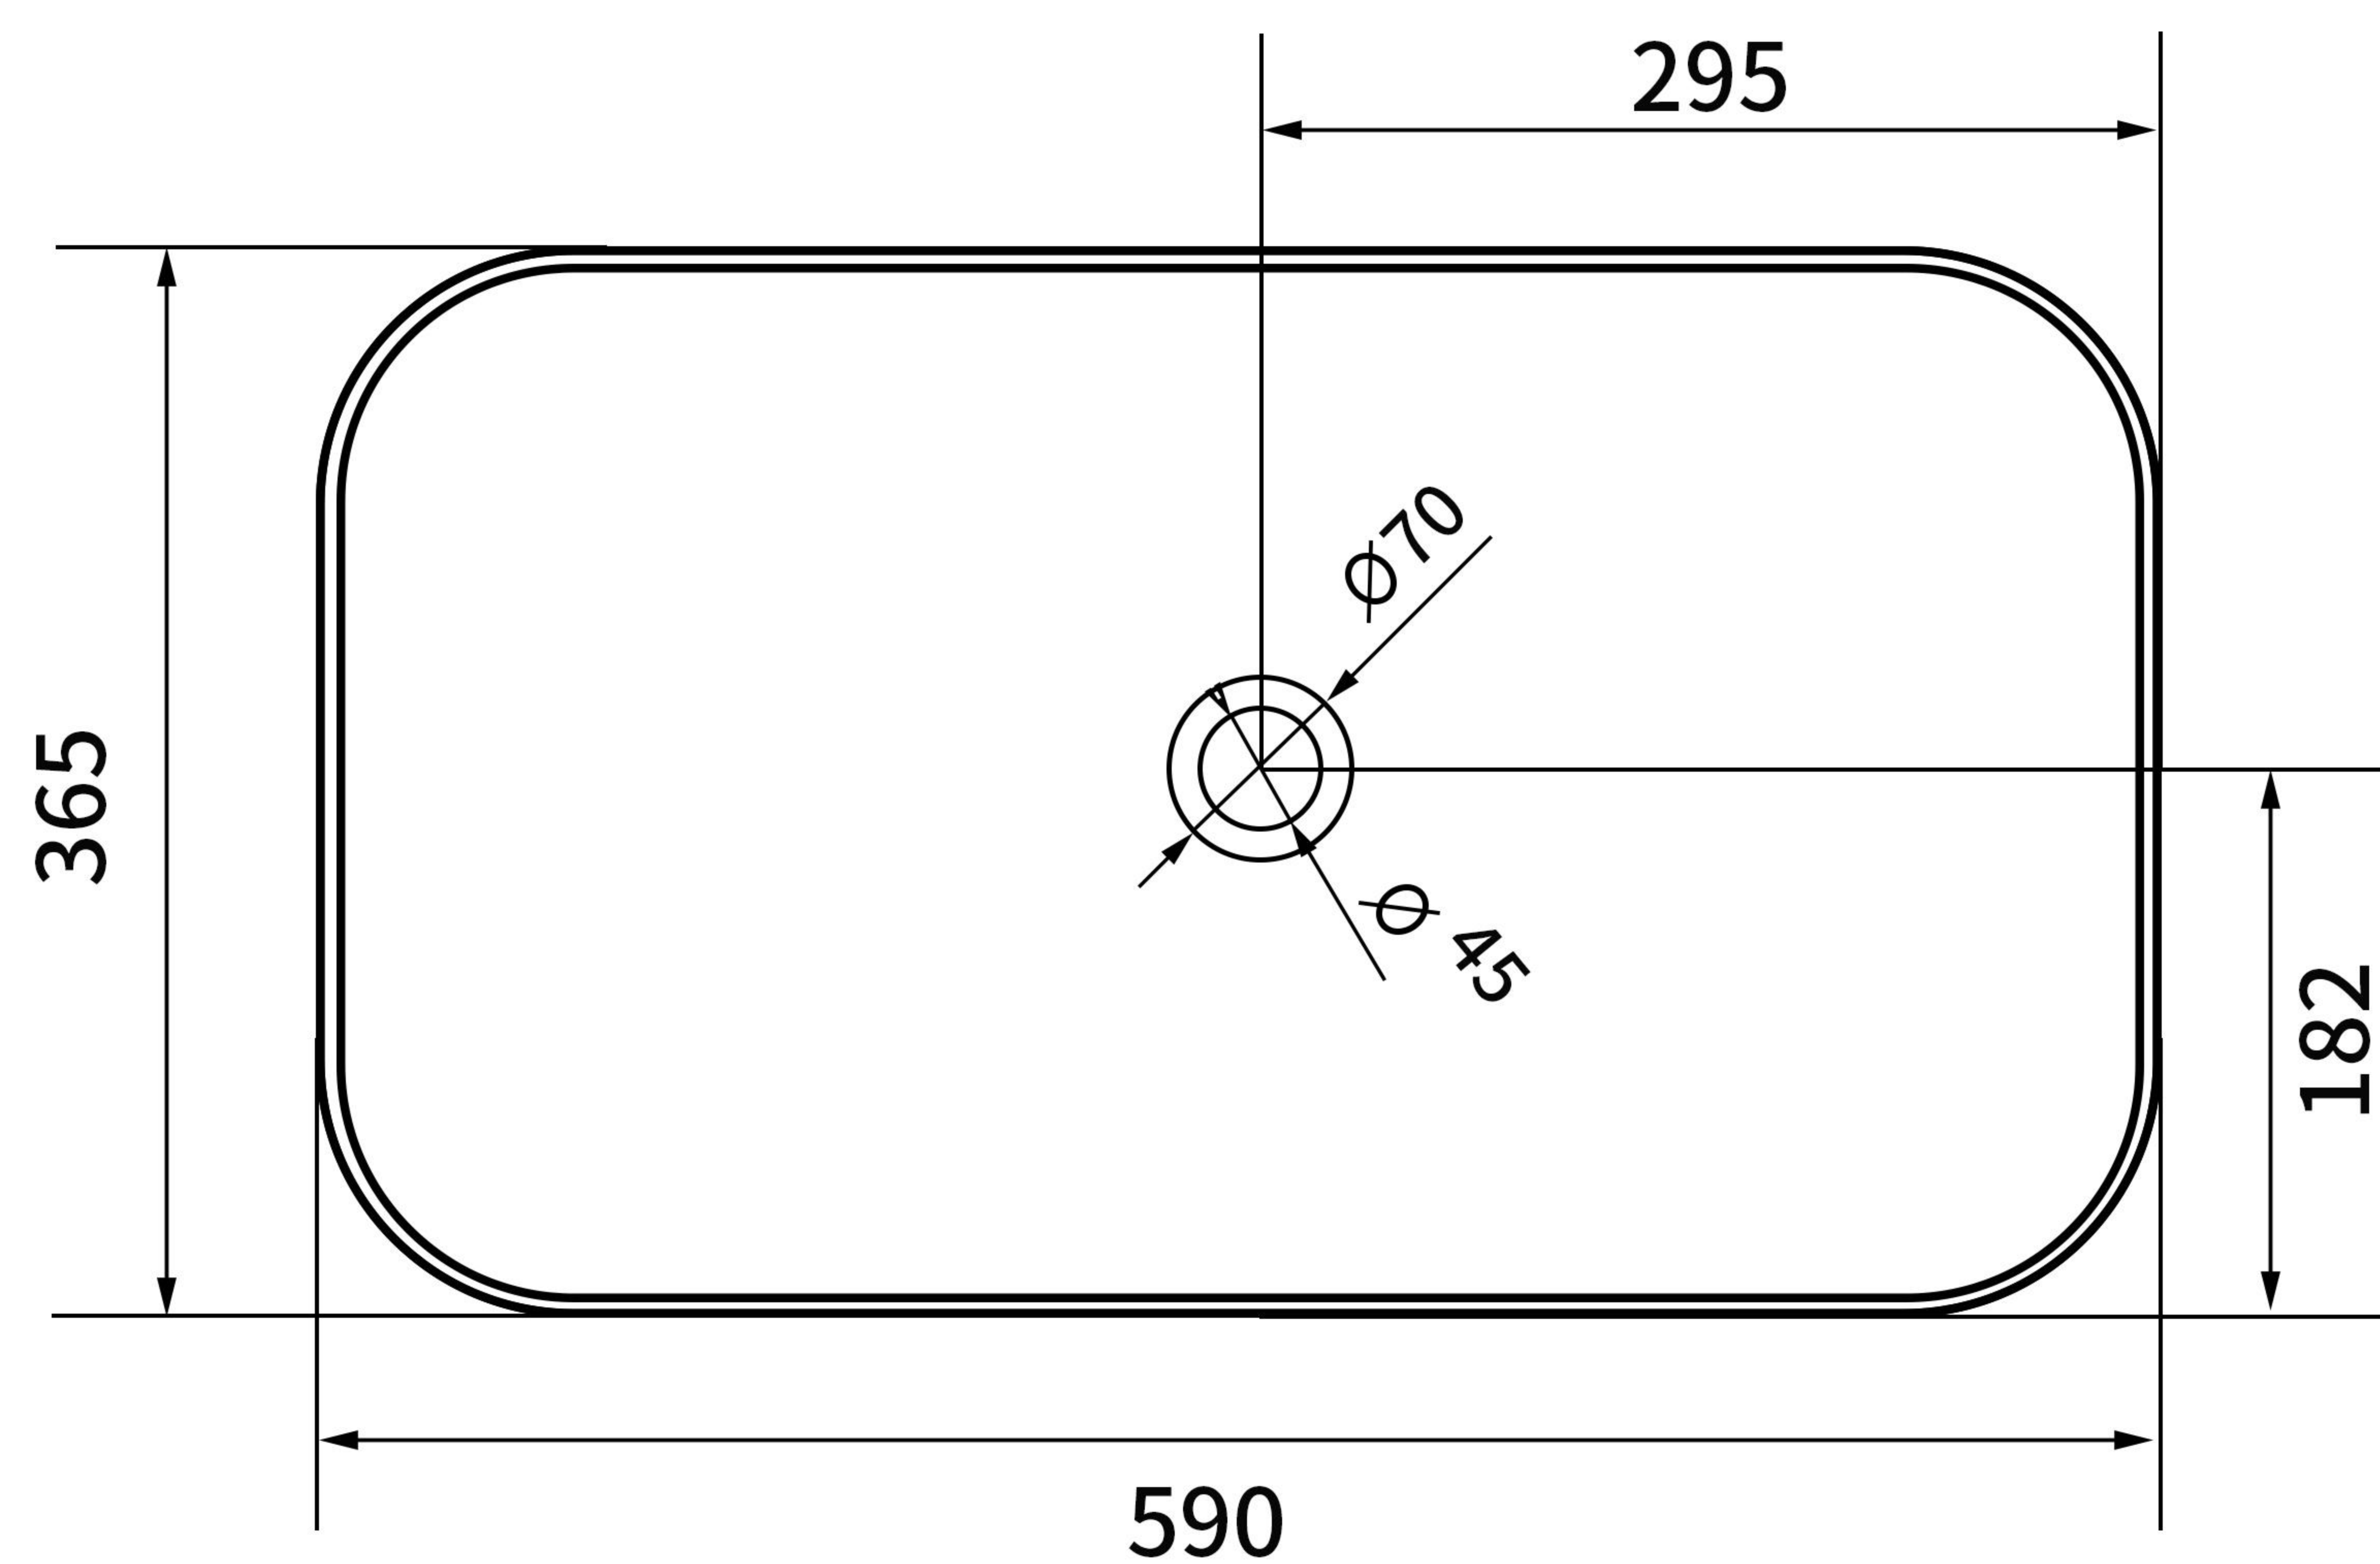

MODEL
SC CCB23.MW

STYLE
Matt white
Above counter

Size
590*365*150mm

OVERFLOW & WASTE
without overflow
waste not included

△ vertical view

△ front view

Units : MM