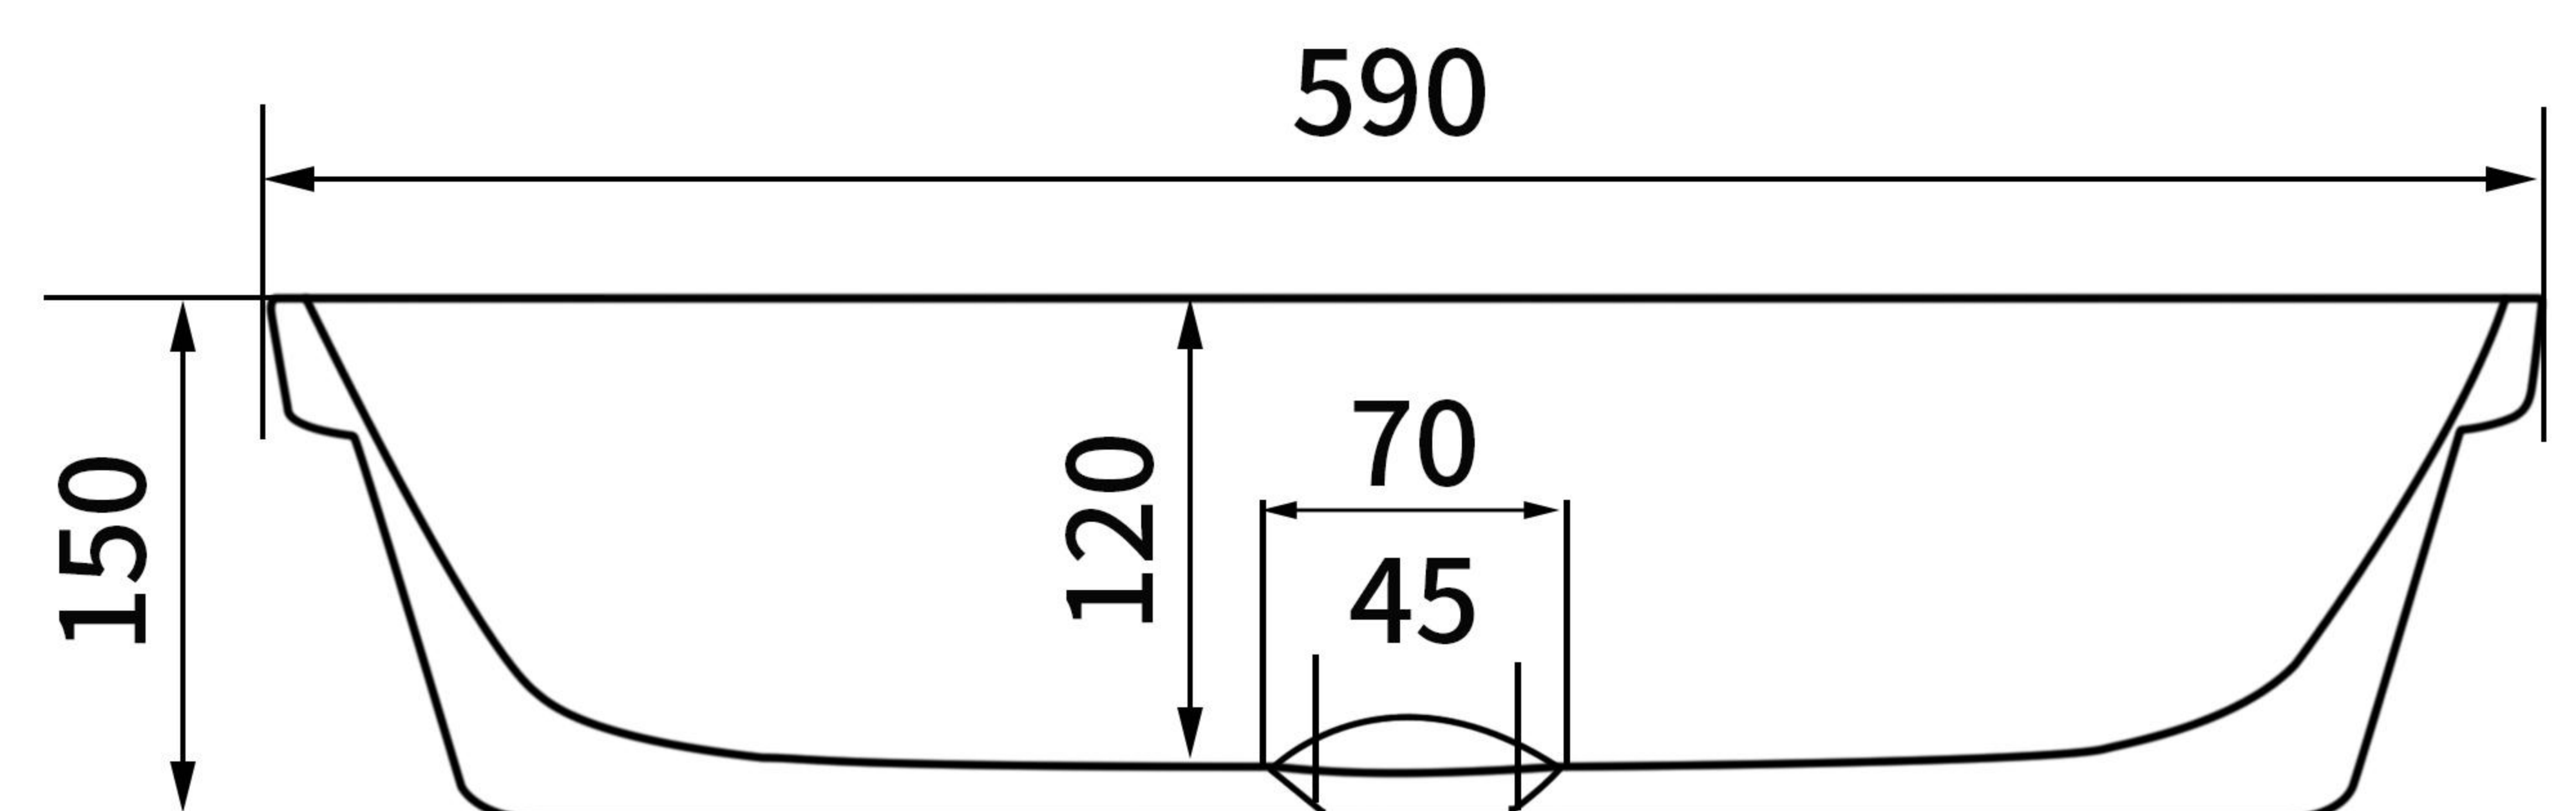

MODEL
SC CCB23.MW

STYLE
Matt white
Above counter

Size
590*365*150mm

OVERFLOW & WASTE
without overflow
waste not included

△ vertical view

△ front view

Units : MM