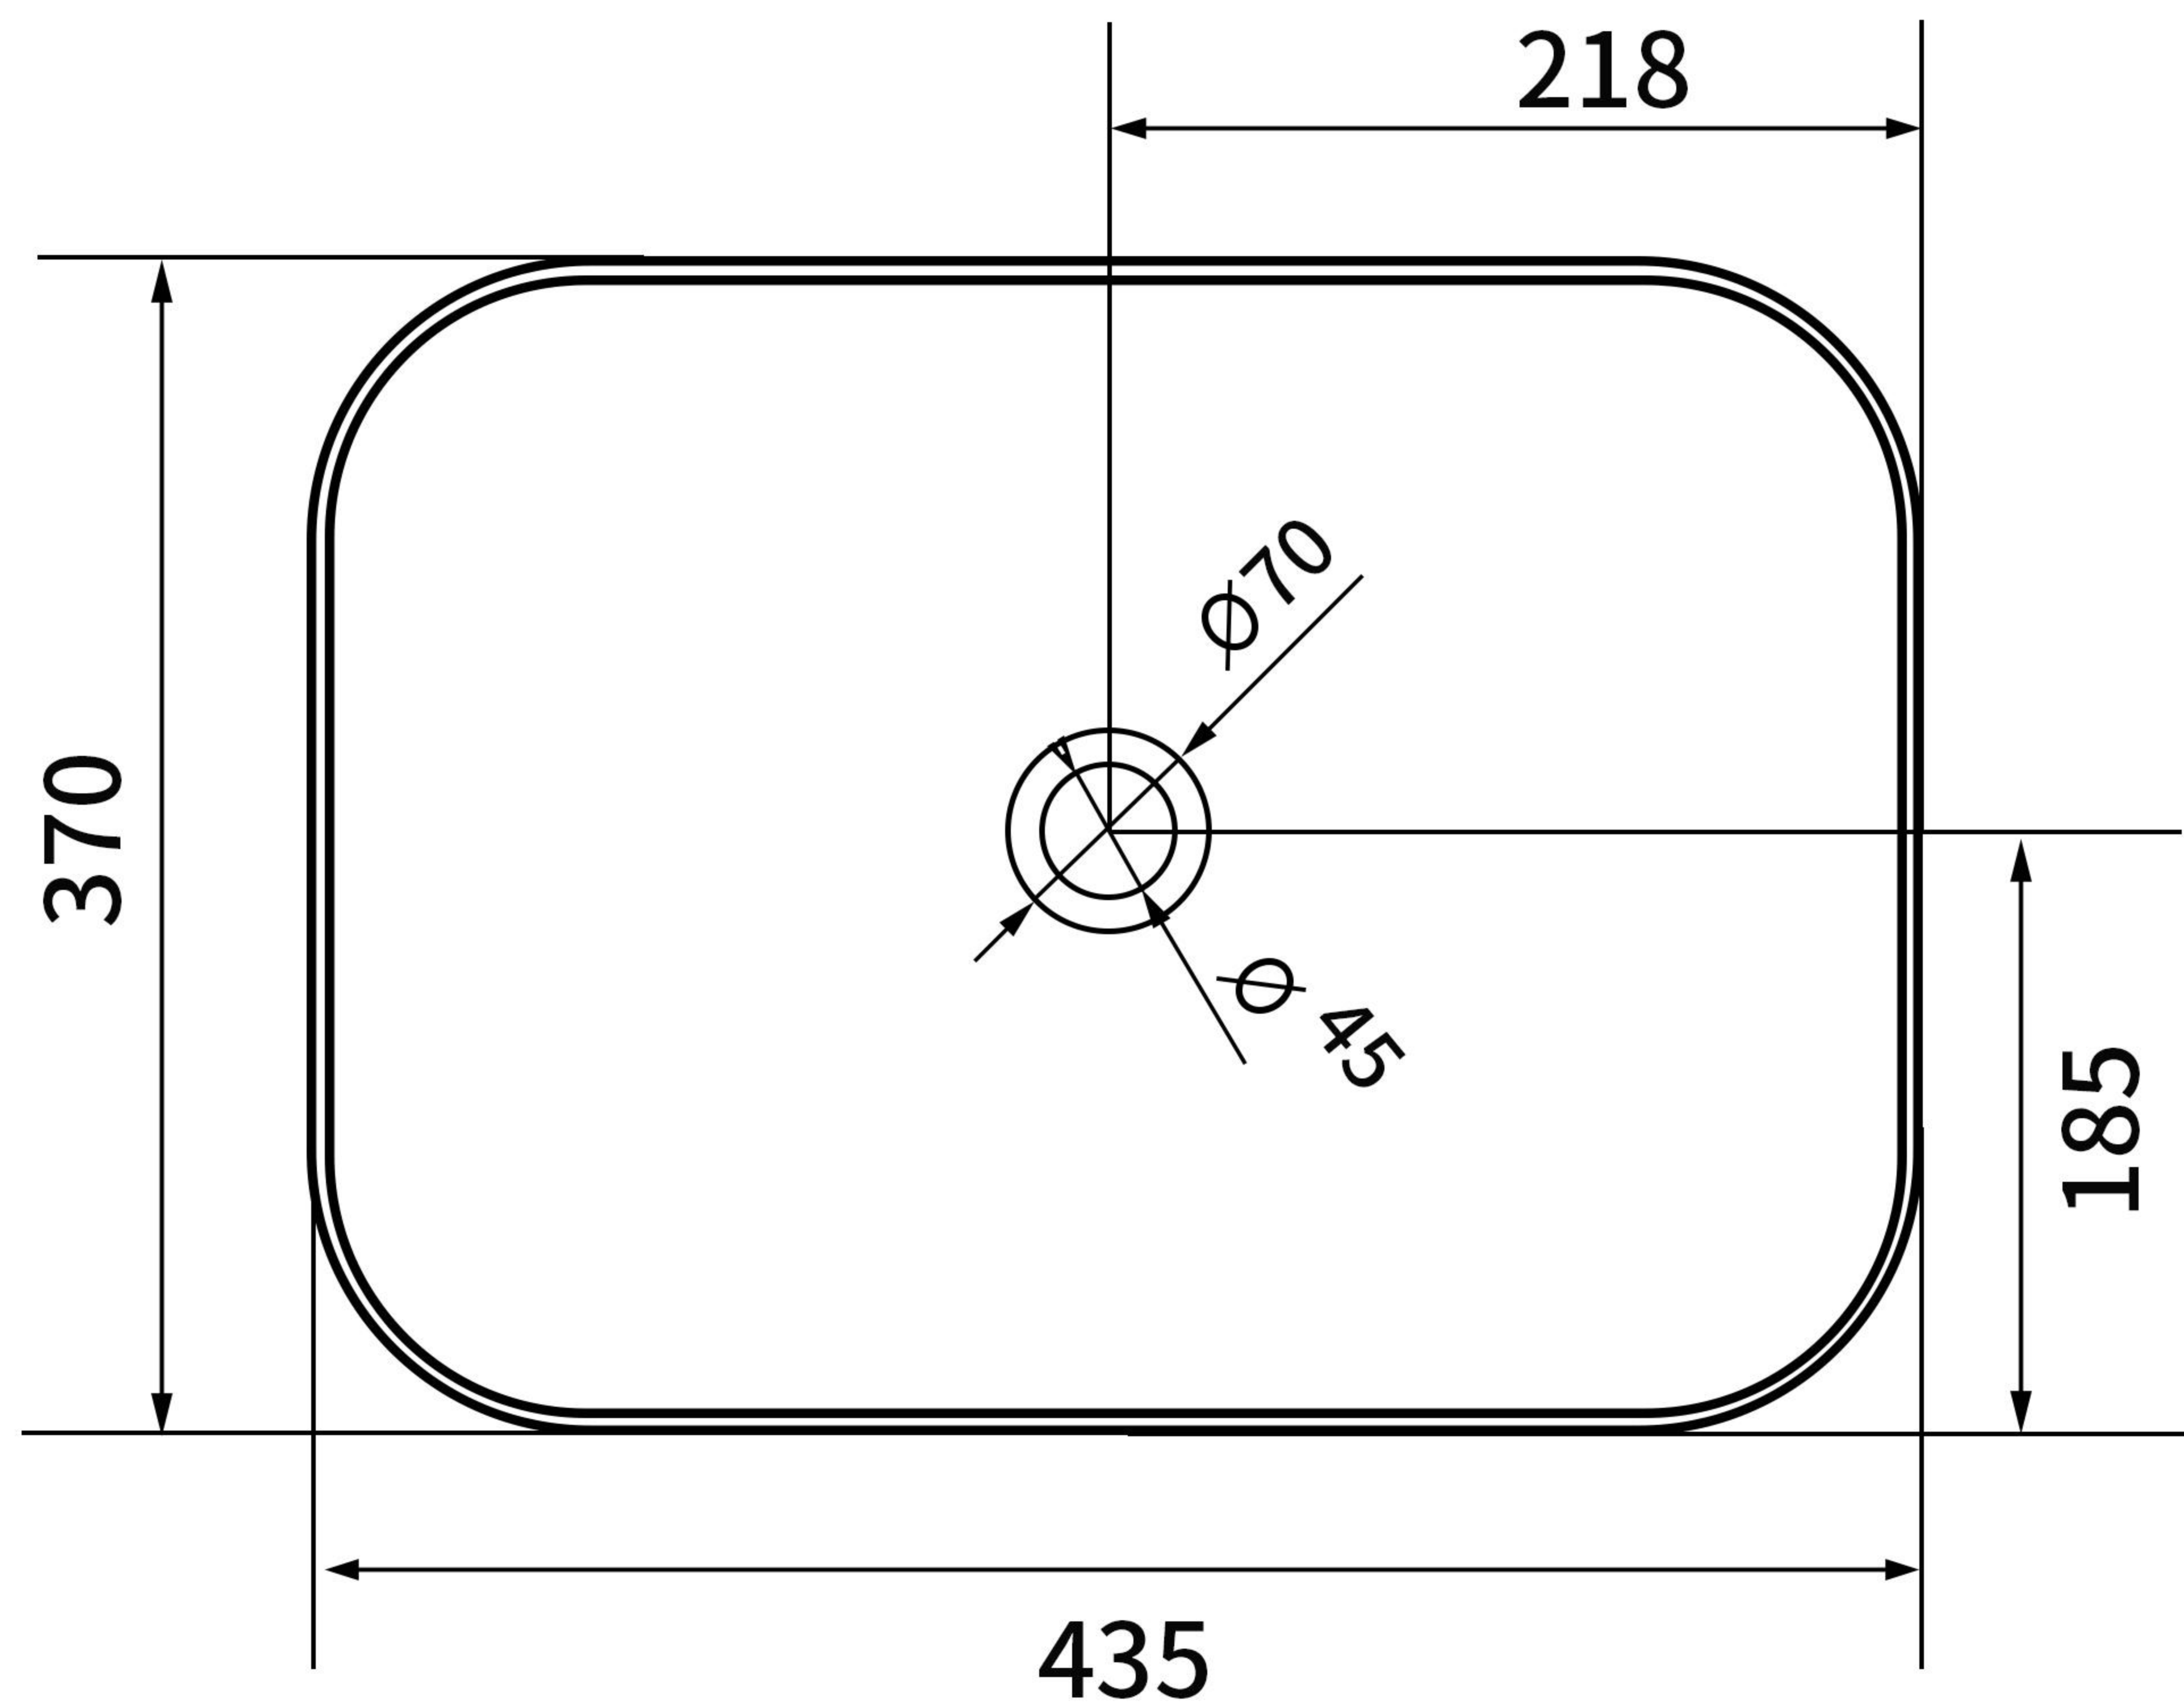

MODEL
SC CCB24.GW

STYLE
Basin gls white
Above counter

Size
435*370*145mm

OVERFLOW & WASTE
without overflow
waste not included

△ vertical view

△ front view

Units : MM