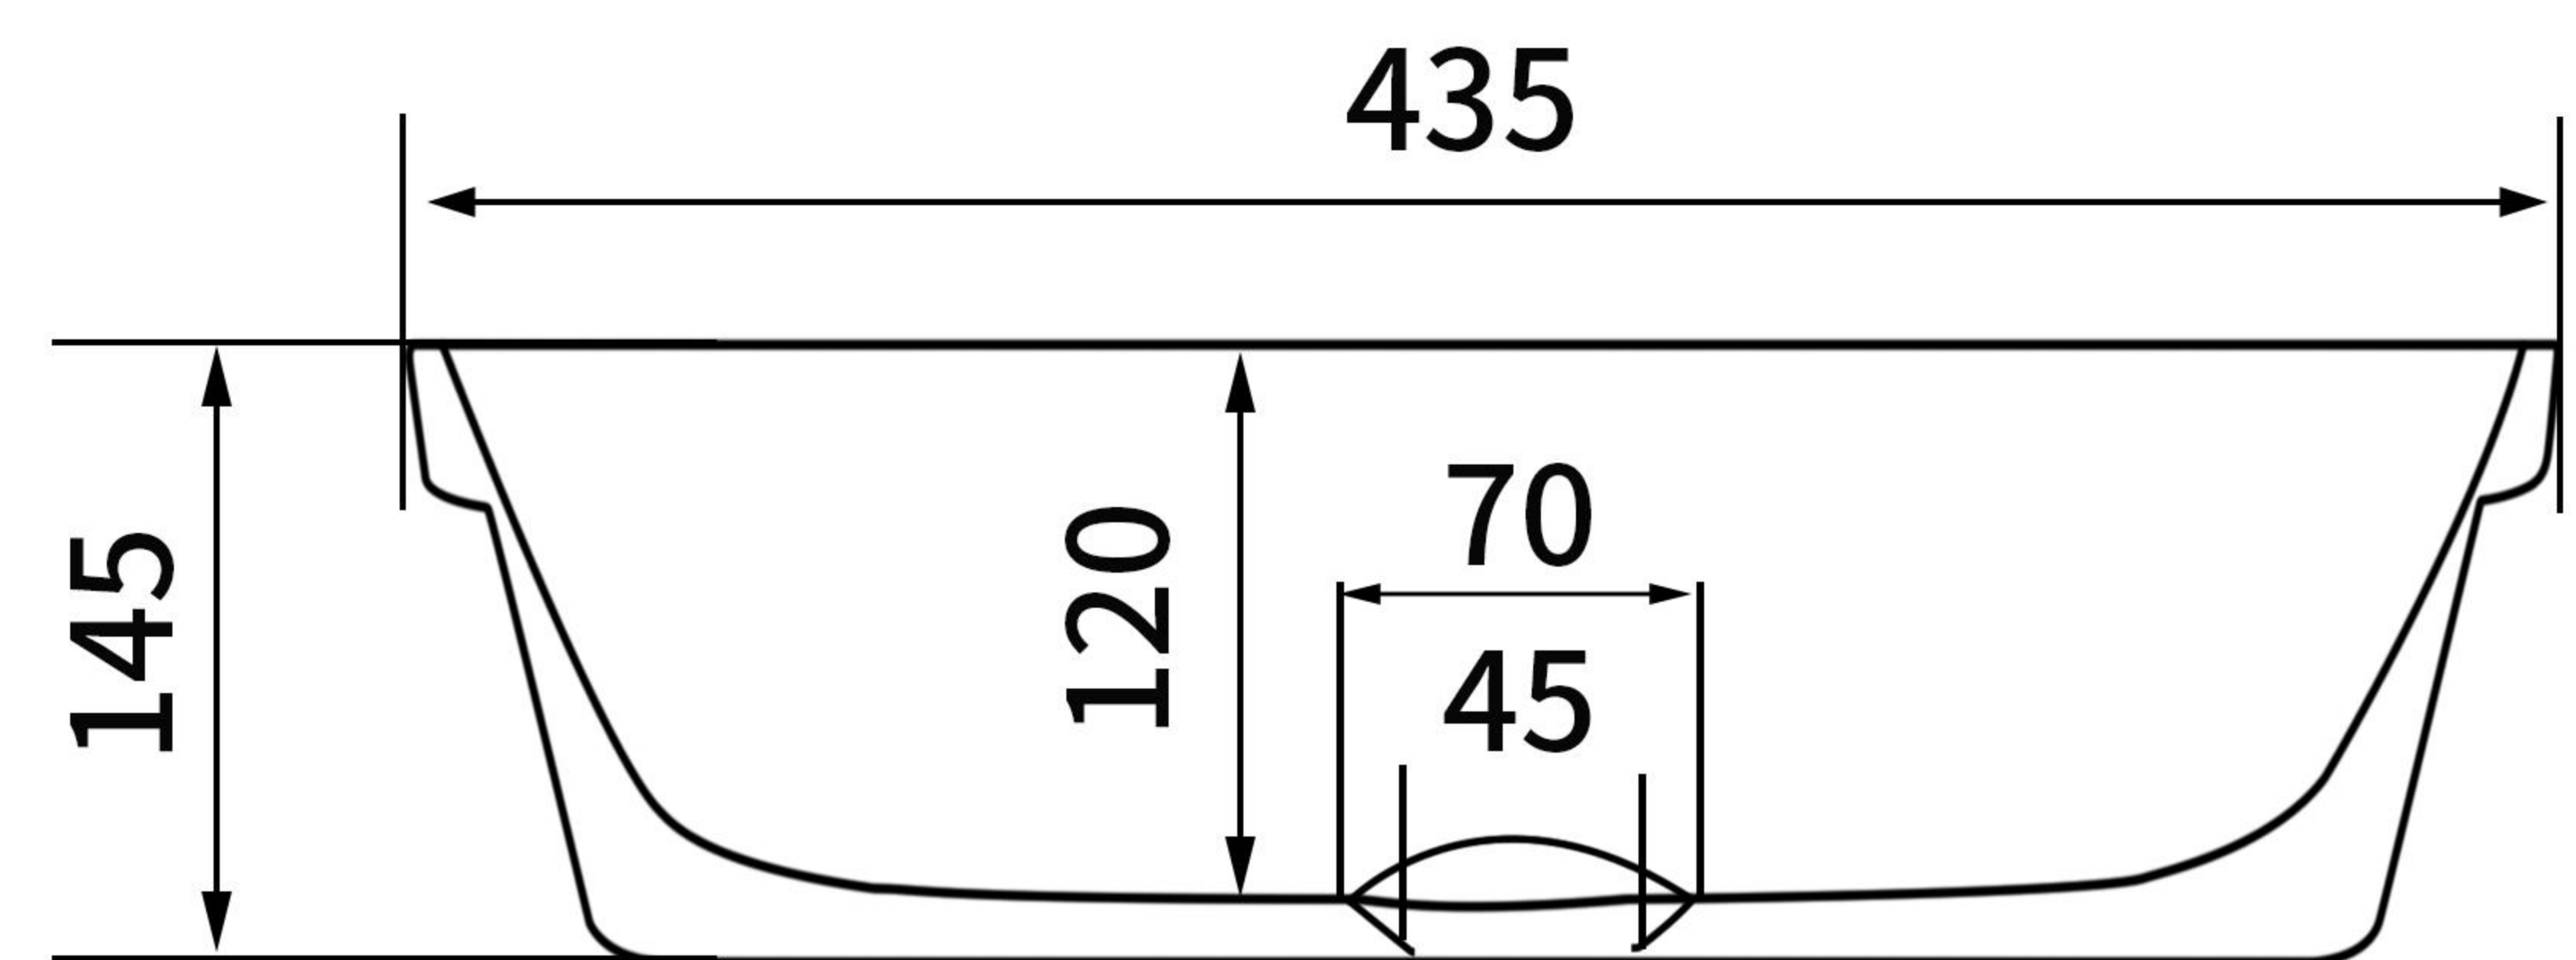

MODEL
SC CCB24.GW

STYLE
Basin gls white
Above counter

Size
435*370*145mm

OVERFLOW & WASTE
without overflow
waste not included

△ vertical view

△ front view

Units : MM