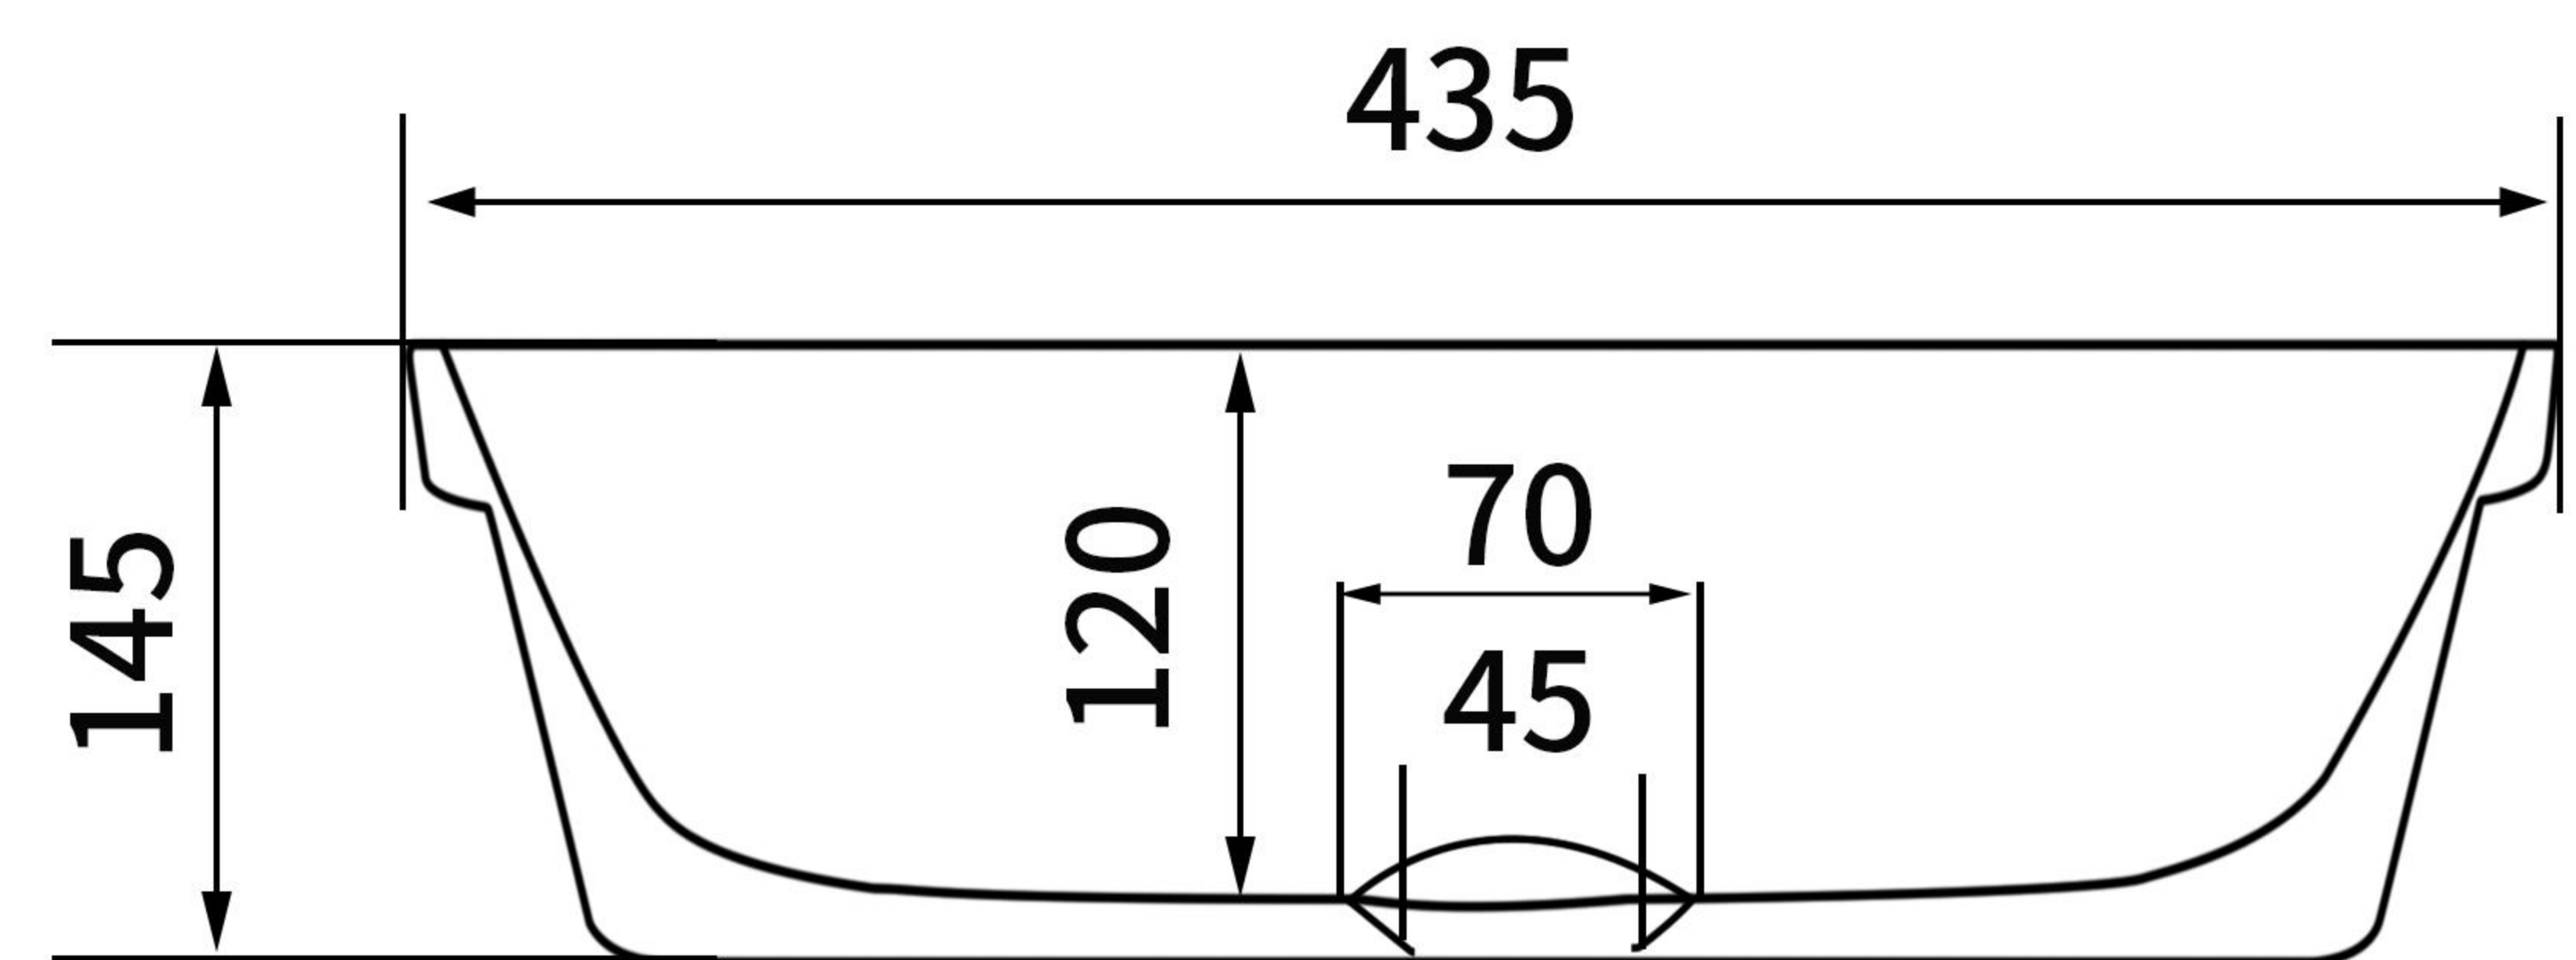

MODEL
SC CCB24.MW
.....

STYLE
Matt white
Above counter
.....

Size
435*370*145mm
.....

OVERFLOW & WASTE
without overflow
waste not included

△ vertical view

△ front view

Units : MM