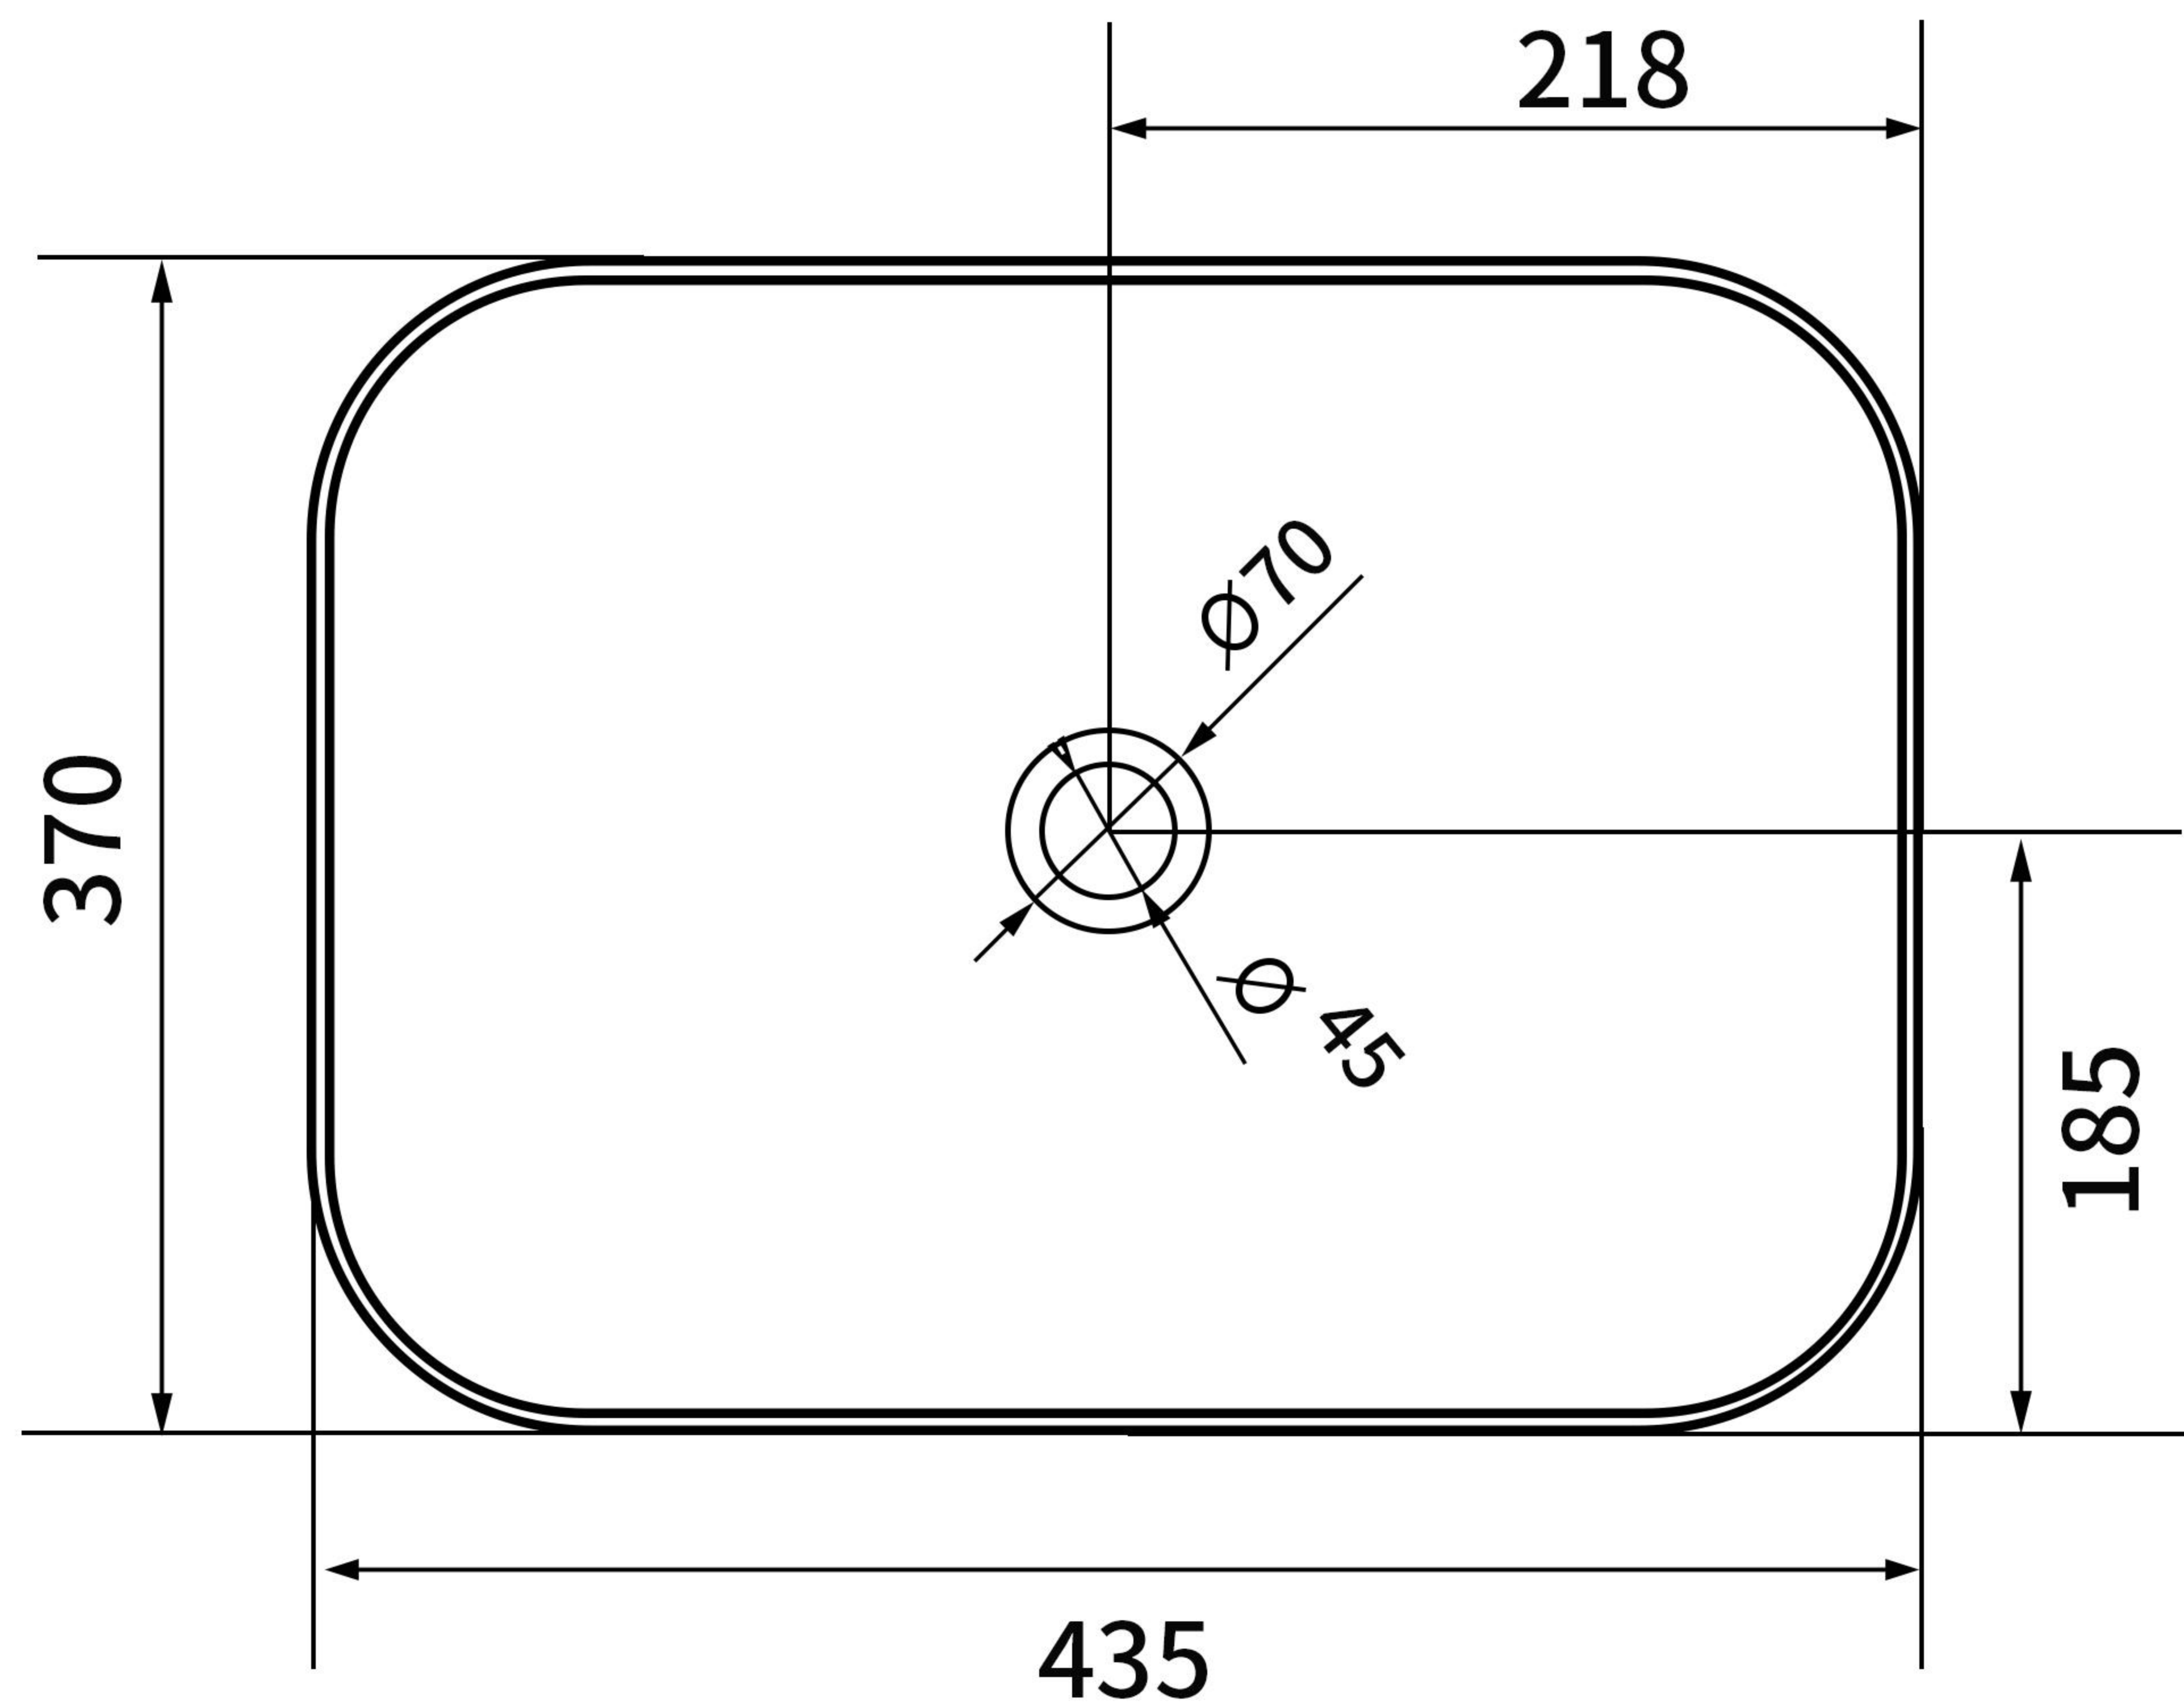

MODEL
SC CCB24.MW
.....

STYLE
Matt white
Above counter
.....

Size
435*370*145mm
.....

OVERFLOW & WASTE
without overflow
waste not included

△ vertical view

△ front view

Units : MM