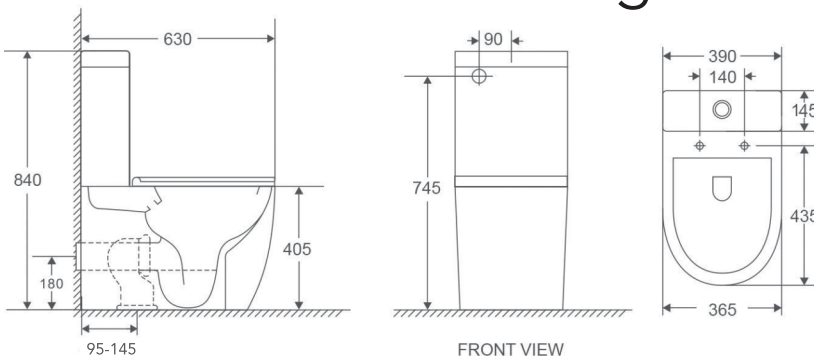

### Trap Set Out

S-Trap Set Out: 95 – 145mm  
(UQF Bend included)

S-Trap Set Out: 145 – 210mm  
(Optional UQF X-Bend available\*)

P-Trap Set Out: 180mm

RIMLESS  
FLUSH

EASY  
CLEAN

HARO®  
SOFT CLOSE  
SEAT  
German  
Engineered

### Technical Drawings

### WELS Rating

Avg Flush: 3.2L  
Full Flush: 4.4L  
Half Flush: 2.9L  
Registration  
No: L07832

\*At an extra cost.

SAN**CERAMICA**™

QUIET

■ GEBERIT

HARO®