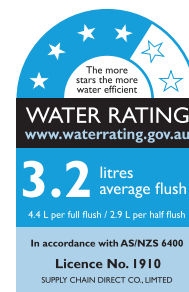

10  
YEAR  
SEAT  
WARRANTY

10  
YEAR  
CERAMIC  
WARRANTY

ULTRA  
QUIET  
FLUSH

■ GEBERIT  
INTERNAL  
VALVES

### WELS Rating

Avg Flush: 3.2L  
Full Flush: 4.4L  
Half Flush: 2.9L  
Registration  
No: L07832

\*At an extra cost.

SAN**CERAMICA**™

QUIET

■ GEBERIT

HARO®