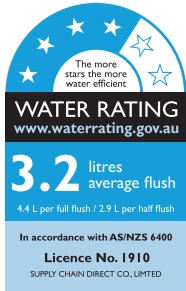

## WELS Rating

Avg Flush: 3.2L  
Full Flush: 4.4L  
Half Flush: 2.9L  
Registration No: L07832

\*At an extra cost.