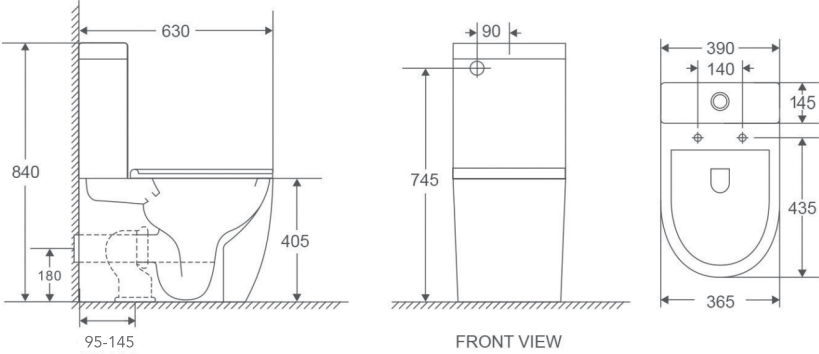

## Trap Set Out

S-Trap Set Out: 95 – 145mm  
(UQF Bend included)

S-Trap Set Out: 145 – 210mm  
(Optional UQF X-Bend available\*)

P-Trap Set Out: 180mm

## Technical Drawings

## WELS Rating

Avg Flush: 3.2L  
Full Flush: 4.4L  
Half Flush: 2.9L  
Registration No: L07832

\*At an extra cost.