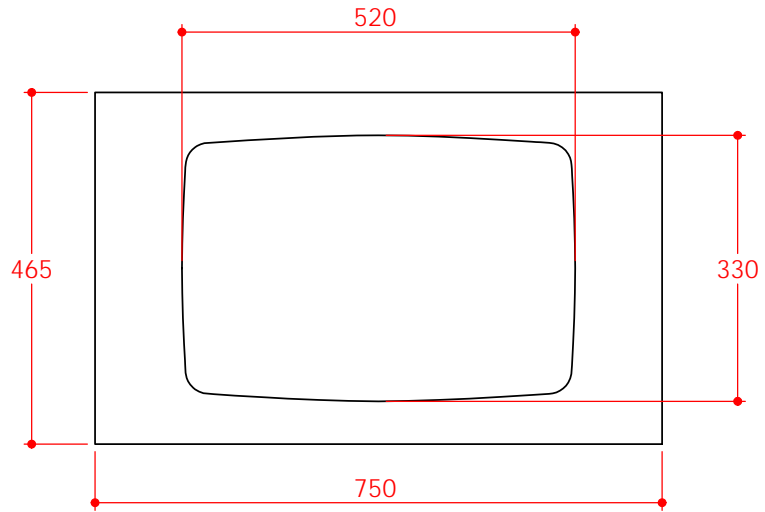

		Finish: semi-polished		Unite:mm	
	material	Size		QTY	
	natural marble	550	360	99	
CUSTOMER CODE:				2021.09.26	

	Finish:	semi-Polished		Unite:mm	
	material	Size		QTY	
	natural marble	550	360	99	
CUSTOMER CODE: 2021.09.26					