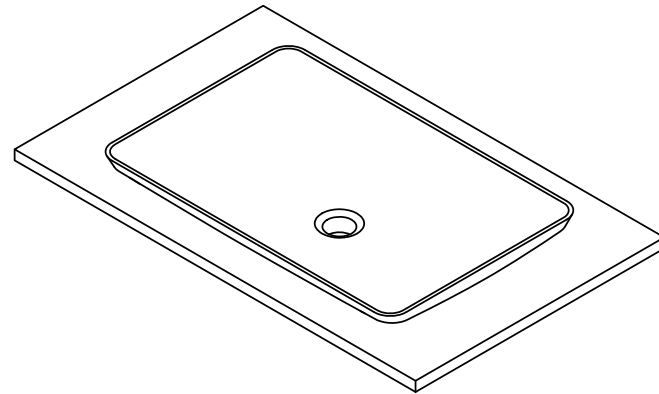

		Finish: semi-polished		Unite:mm	
	material	Size		QTY	
	natural marble	550	360	99	
CUSTOMER CODE:				2021.09.26	

	Finish:	semi-Polished		Unite:mm	
	material	Size		QTY	
	natural marble	550	360	99	
CUSTOMER CODE: 2021.09.26					