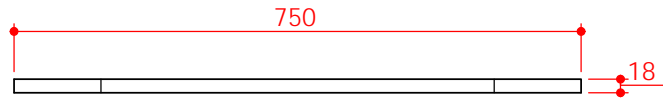

		Finish: semi-polished		Unite:mm	
	material	Size		QTY	
	natural marble	550	360	99	
CUSTOMER CODE:				2021.09.26	

	Finish:	semi-Polished		Unite:mm	
	material	Size		QTY	
	natural marble	550	360	99	
CUSTOMER CODE: 2021.09.26					