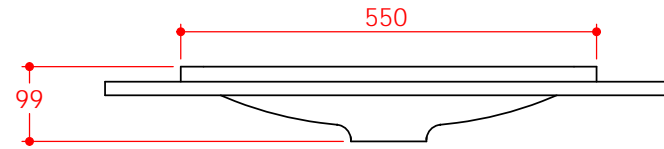

		Finish: semi-polished		Unite:mm	
	material	Size		QTY	
	natural marble	550	360	99	
CUSTOMER CODE:				2021.09.26	

	Finish:	semi-Polished		Unite:mm	
	material	Size		QTY	
	natural marble	550	360	99	
CUSTOMER CODE: 2021.09.26					