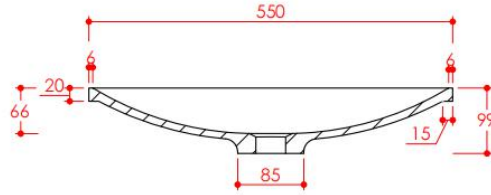

# SURFACE S/INSET BASIN

### **SURFACE S/INSET BAS-CARRARA WHITE MARBLE**

- 550 x 360 x 99mm
- No Taphole
- Bench mounted
- 32mm waste, no overflow

### **SURFACE S/INSET BAS-NERO MARQUINA MARBLE**

- 550 x 360 x 99mm
- No Taphole
- Bench mounted
- 32mm waste, no overflow

**\*\*Waste is not included\*\***

**Matching Pop-up waste [SC-PW32.XX](#)  
is Recommended**