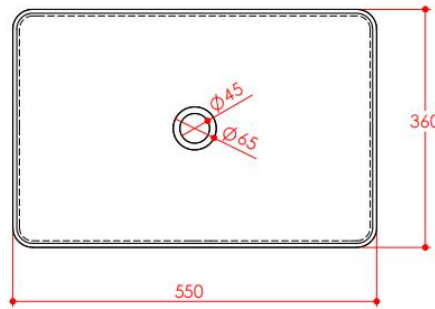

# SURFACE S/INSET BASIN

### **SURFACE S/INSET BAS-CARRARA WHITE MARBLE**

- 550 x 360 x 99mm
- No Taphole
- Bench mounted
- 32mm waste, no overflow

### **SURFACE S/INSET BAS-NERO MARQUINA MARBLE**

- 550 x 360 x 99mm
- No Taphole
- Bench mounted
- 32mm waste, no overflow

**\*\*Waste is not included\*\***

**Matching Pop-up waste [SC-PW32.XX](#)  
is Recommended**