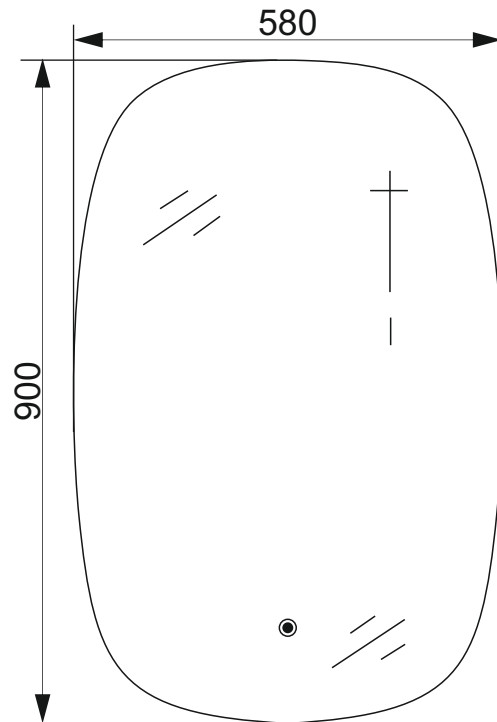

Front side

Back side

MIRROR
Q-LINE

580x900x25

BelBagno Code
SPC-QLINE-LED