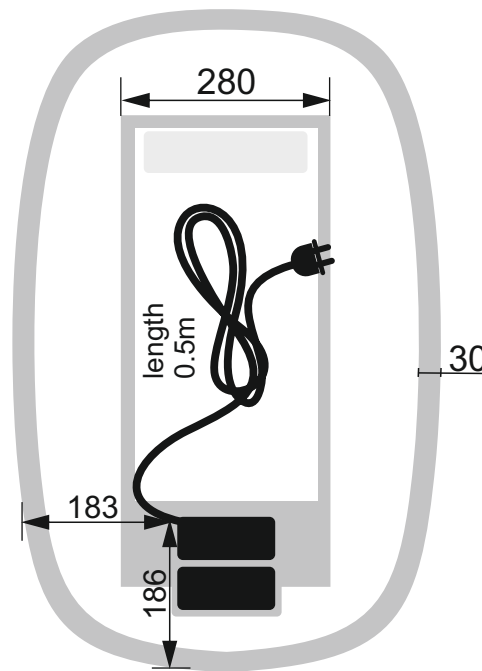

Front side

Back side

MIRROR
Q-LINE

580x900x25

BelBagno Code
SPC-QLINE-LED