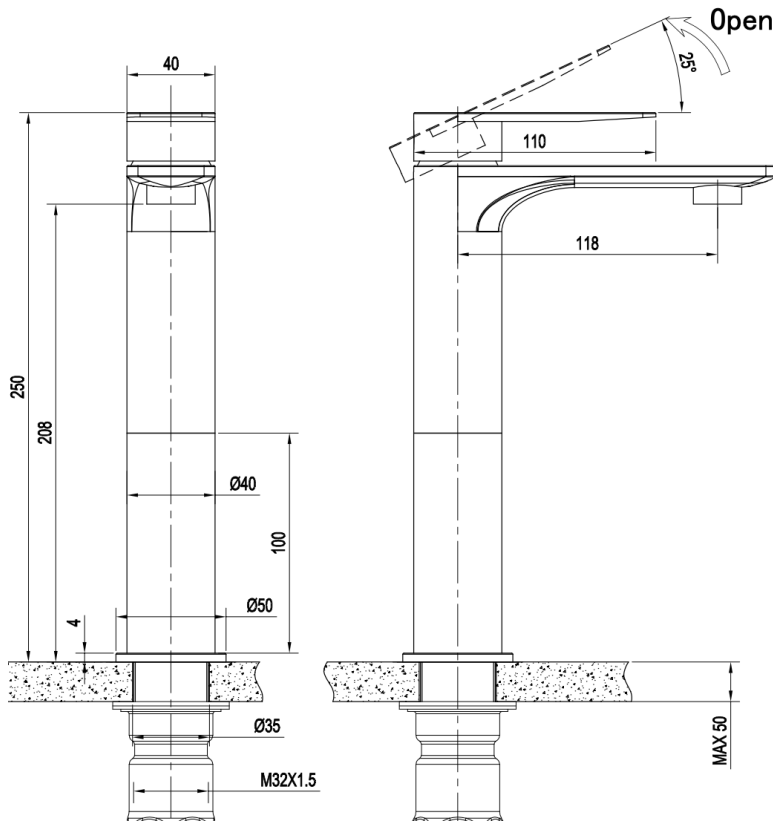

St George

ST-CON-1000H-BB

Basin Mixer - Concord
Brushed Brass

Specifications

Materials	304 Grade Stainless Steel
Cartridge	Kerox - Ceramic disc cartridge
Cartridge size	35mm
Working Pressures	150kPa - 500 Kpa
Operating Temperature	1°C - 65°C
Reg Number	T44738
WELS rating	5 Star 5.0L/Min
Warranty	Lifetime Warranty on Cartridge* 1 year parts and labour*